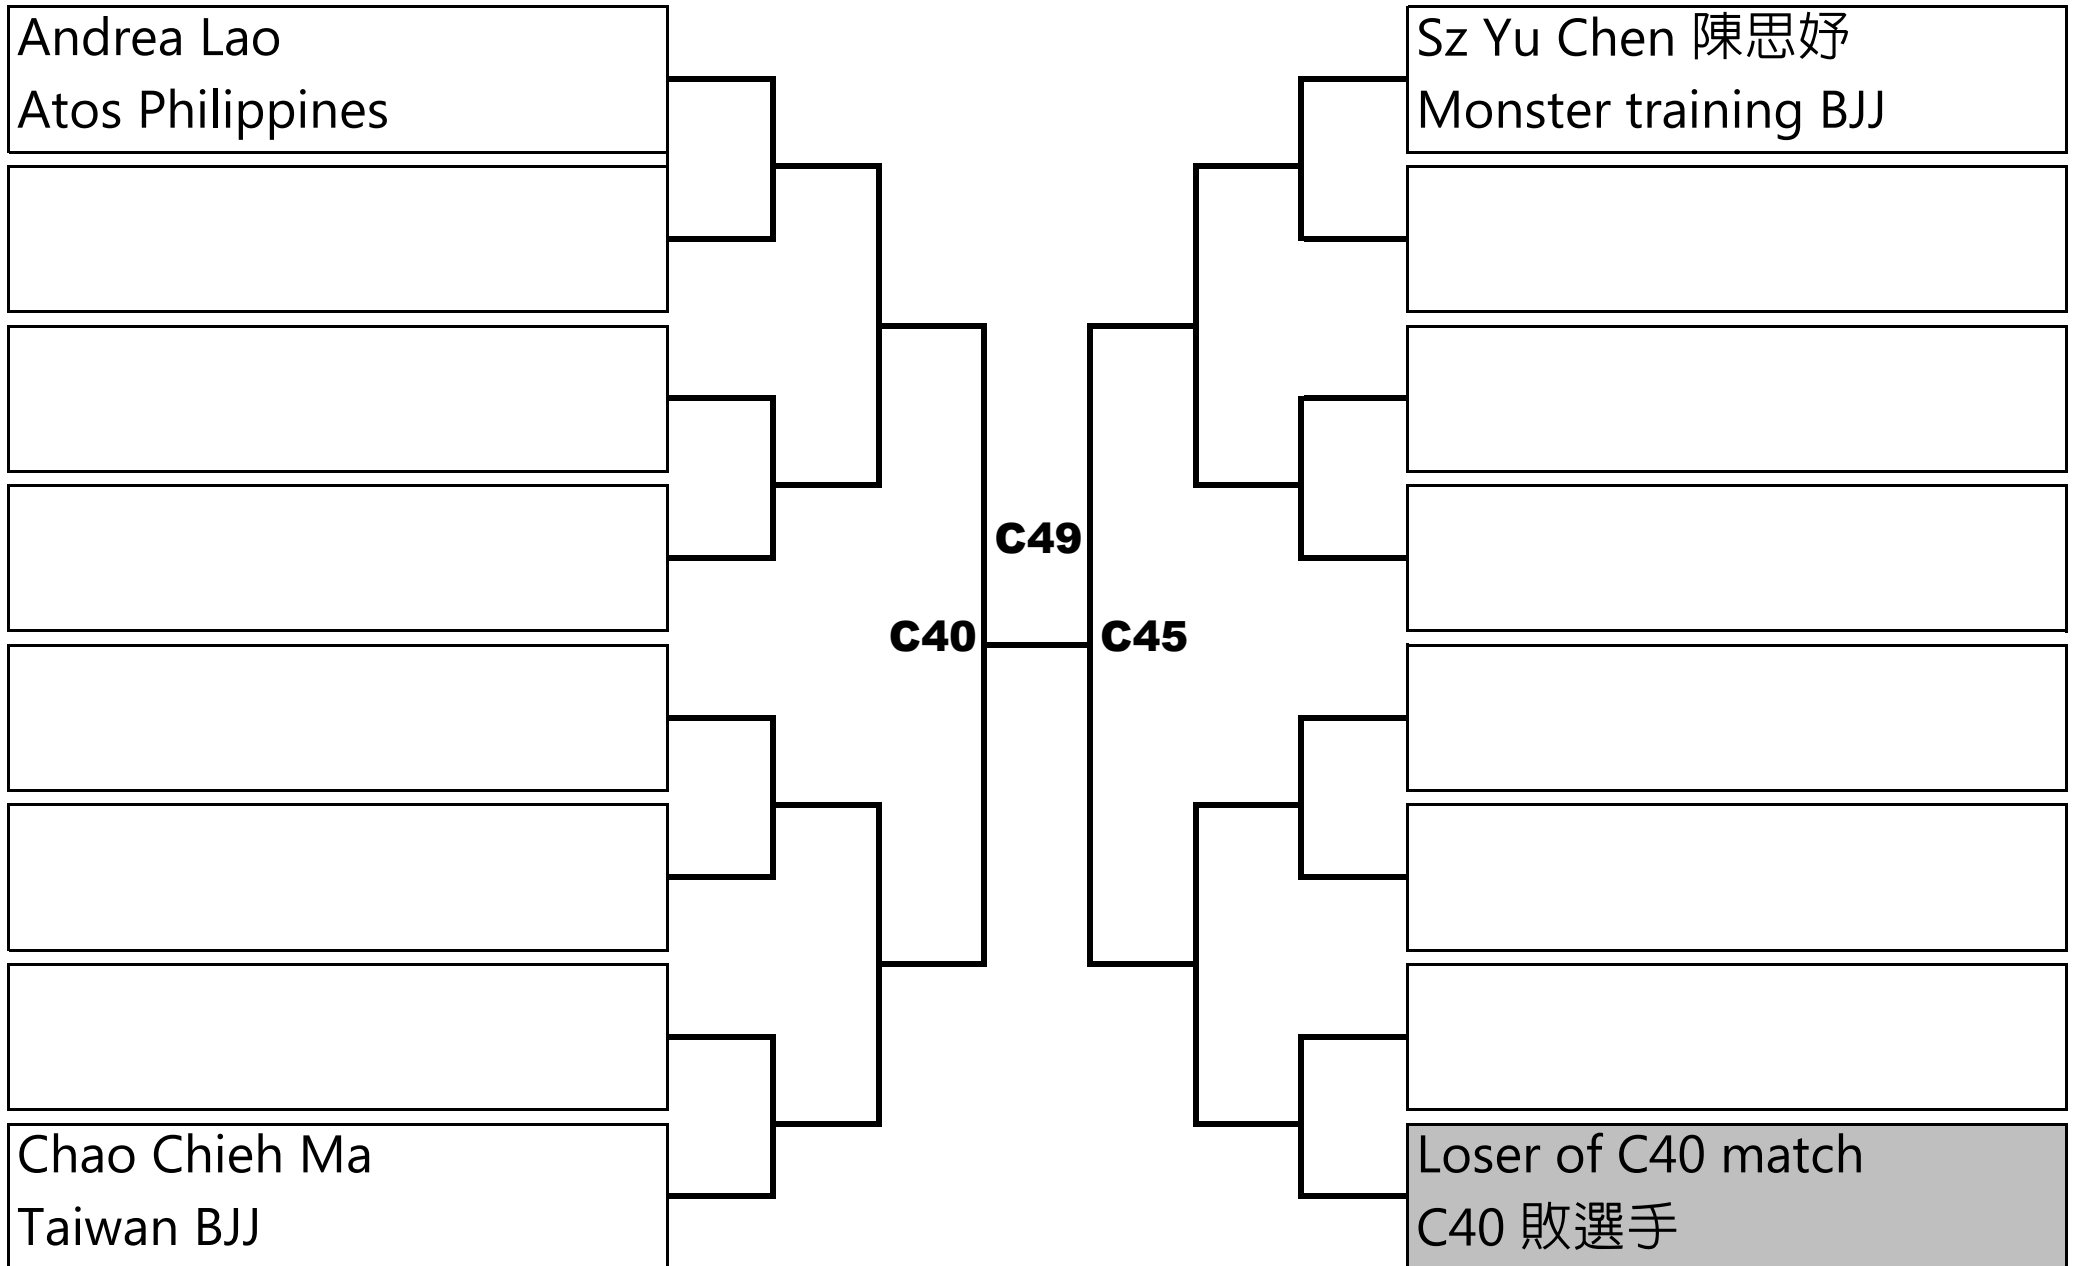

# Adult Female Blue Light

6 minutes

3 competitors