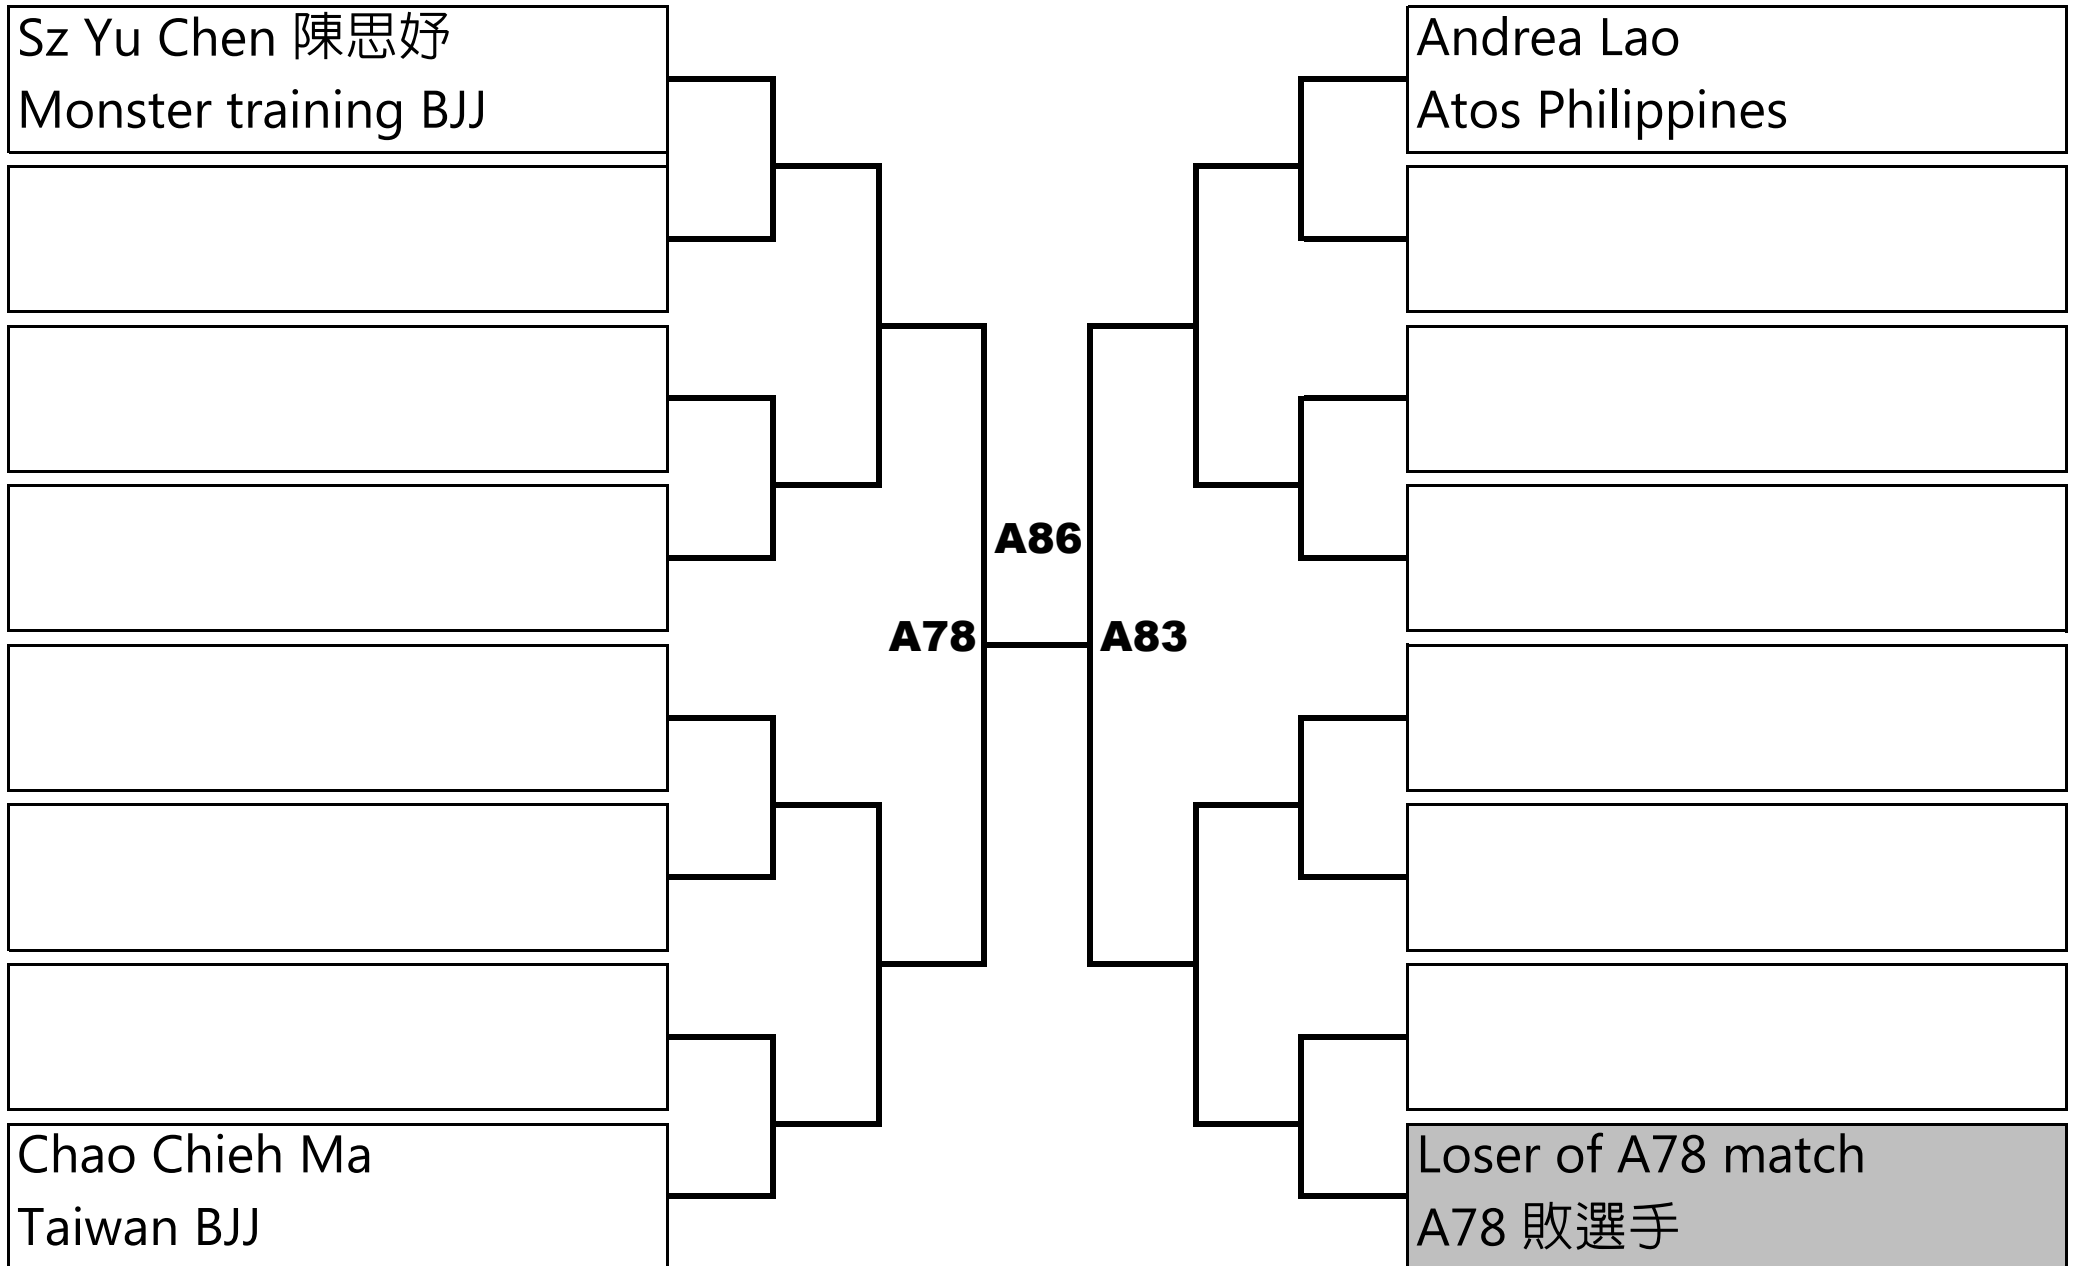

Adult Female Blue Open Class

6 minutes

3 competitors