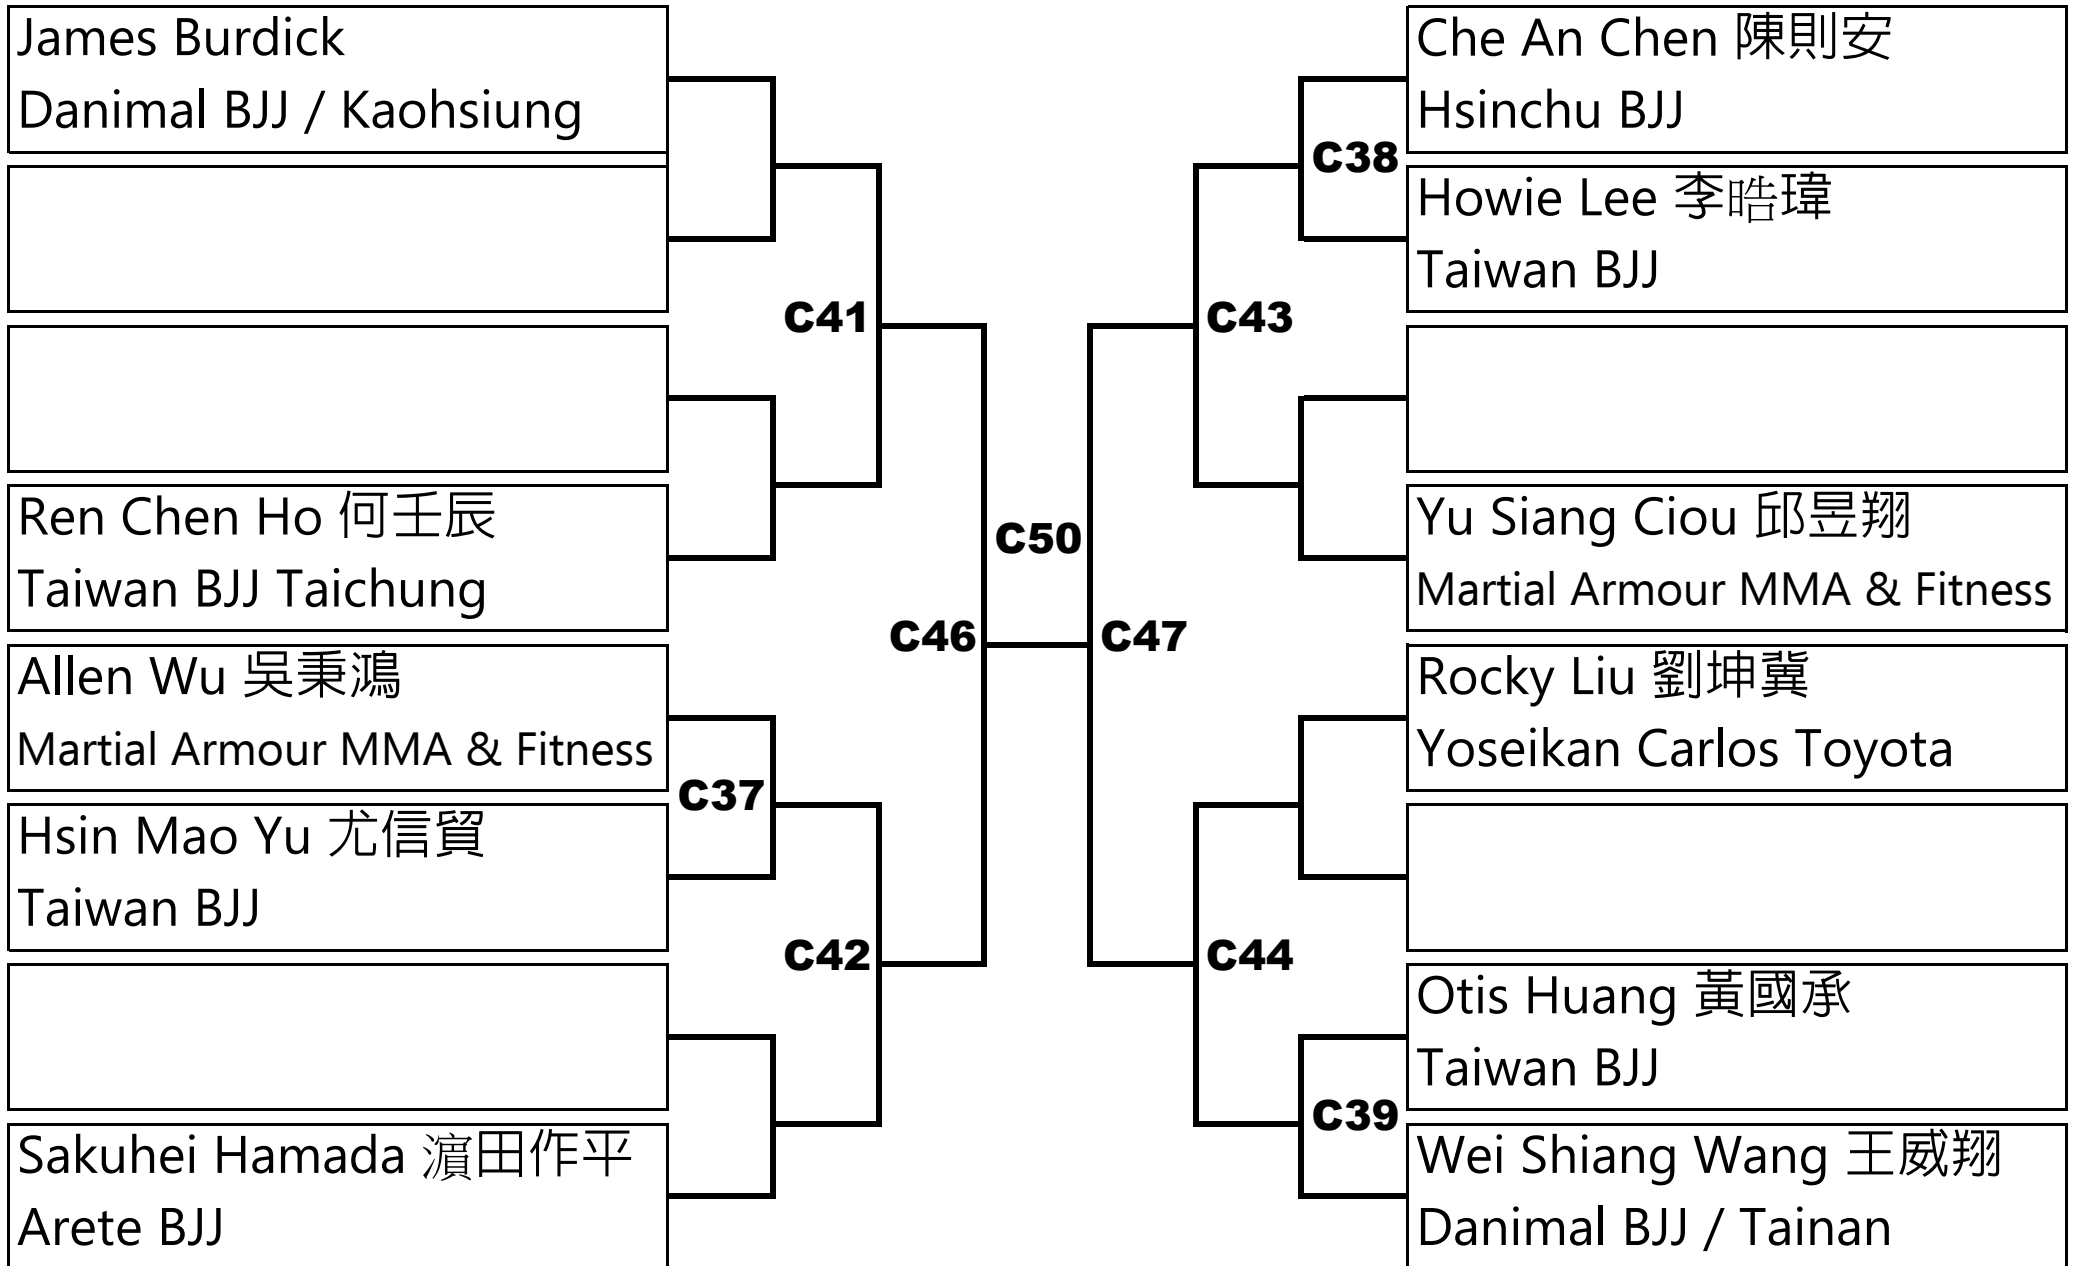

Adult Blue Feather

6 minutes

11 competitors