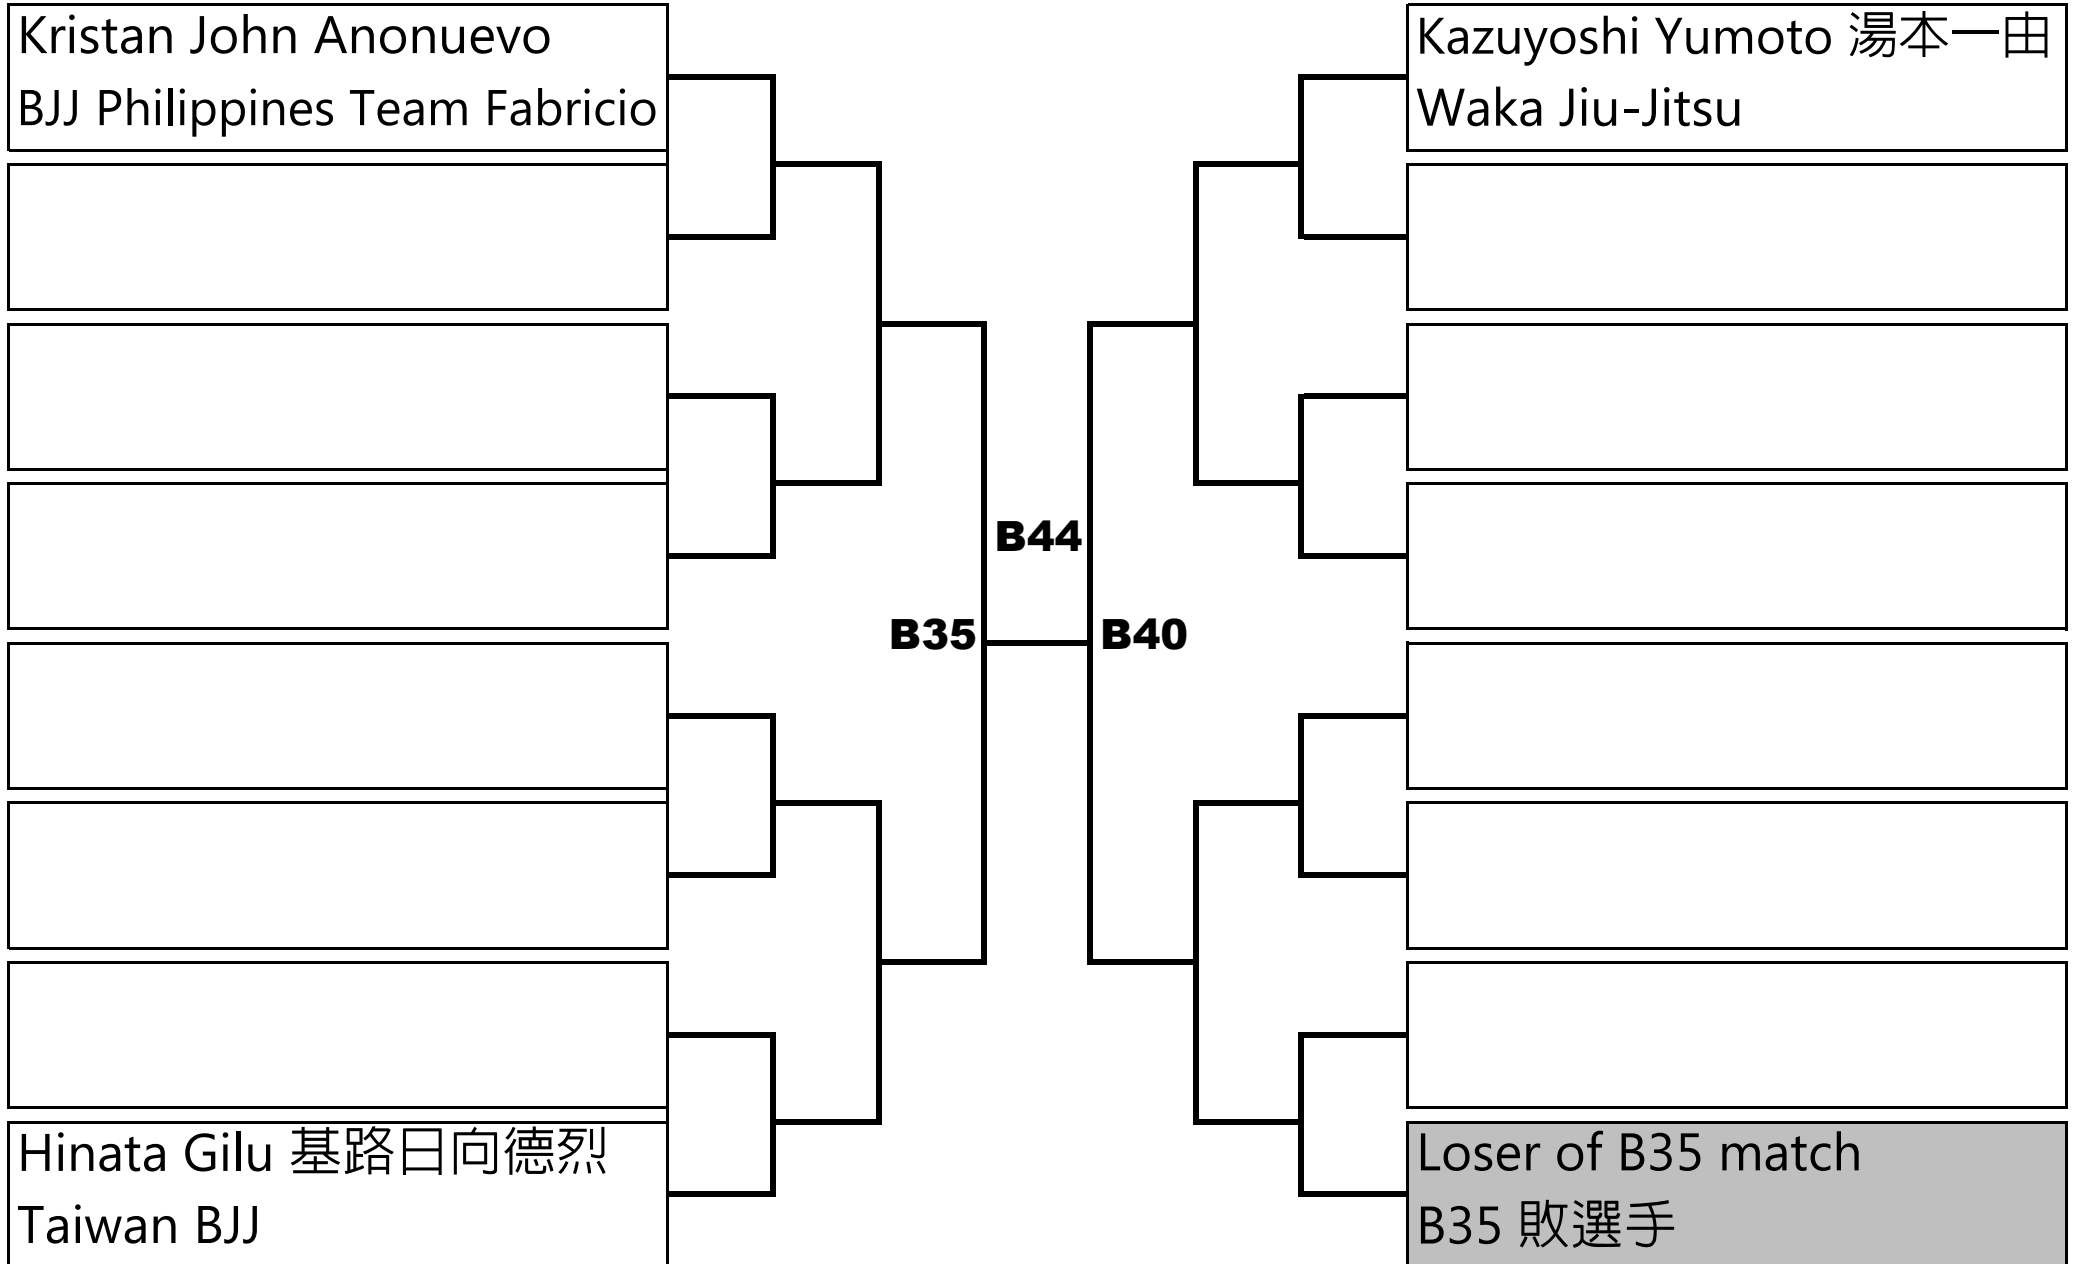

# Adult Blue Middle

6 minutes

3 competitors