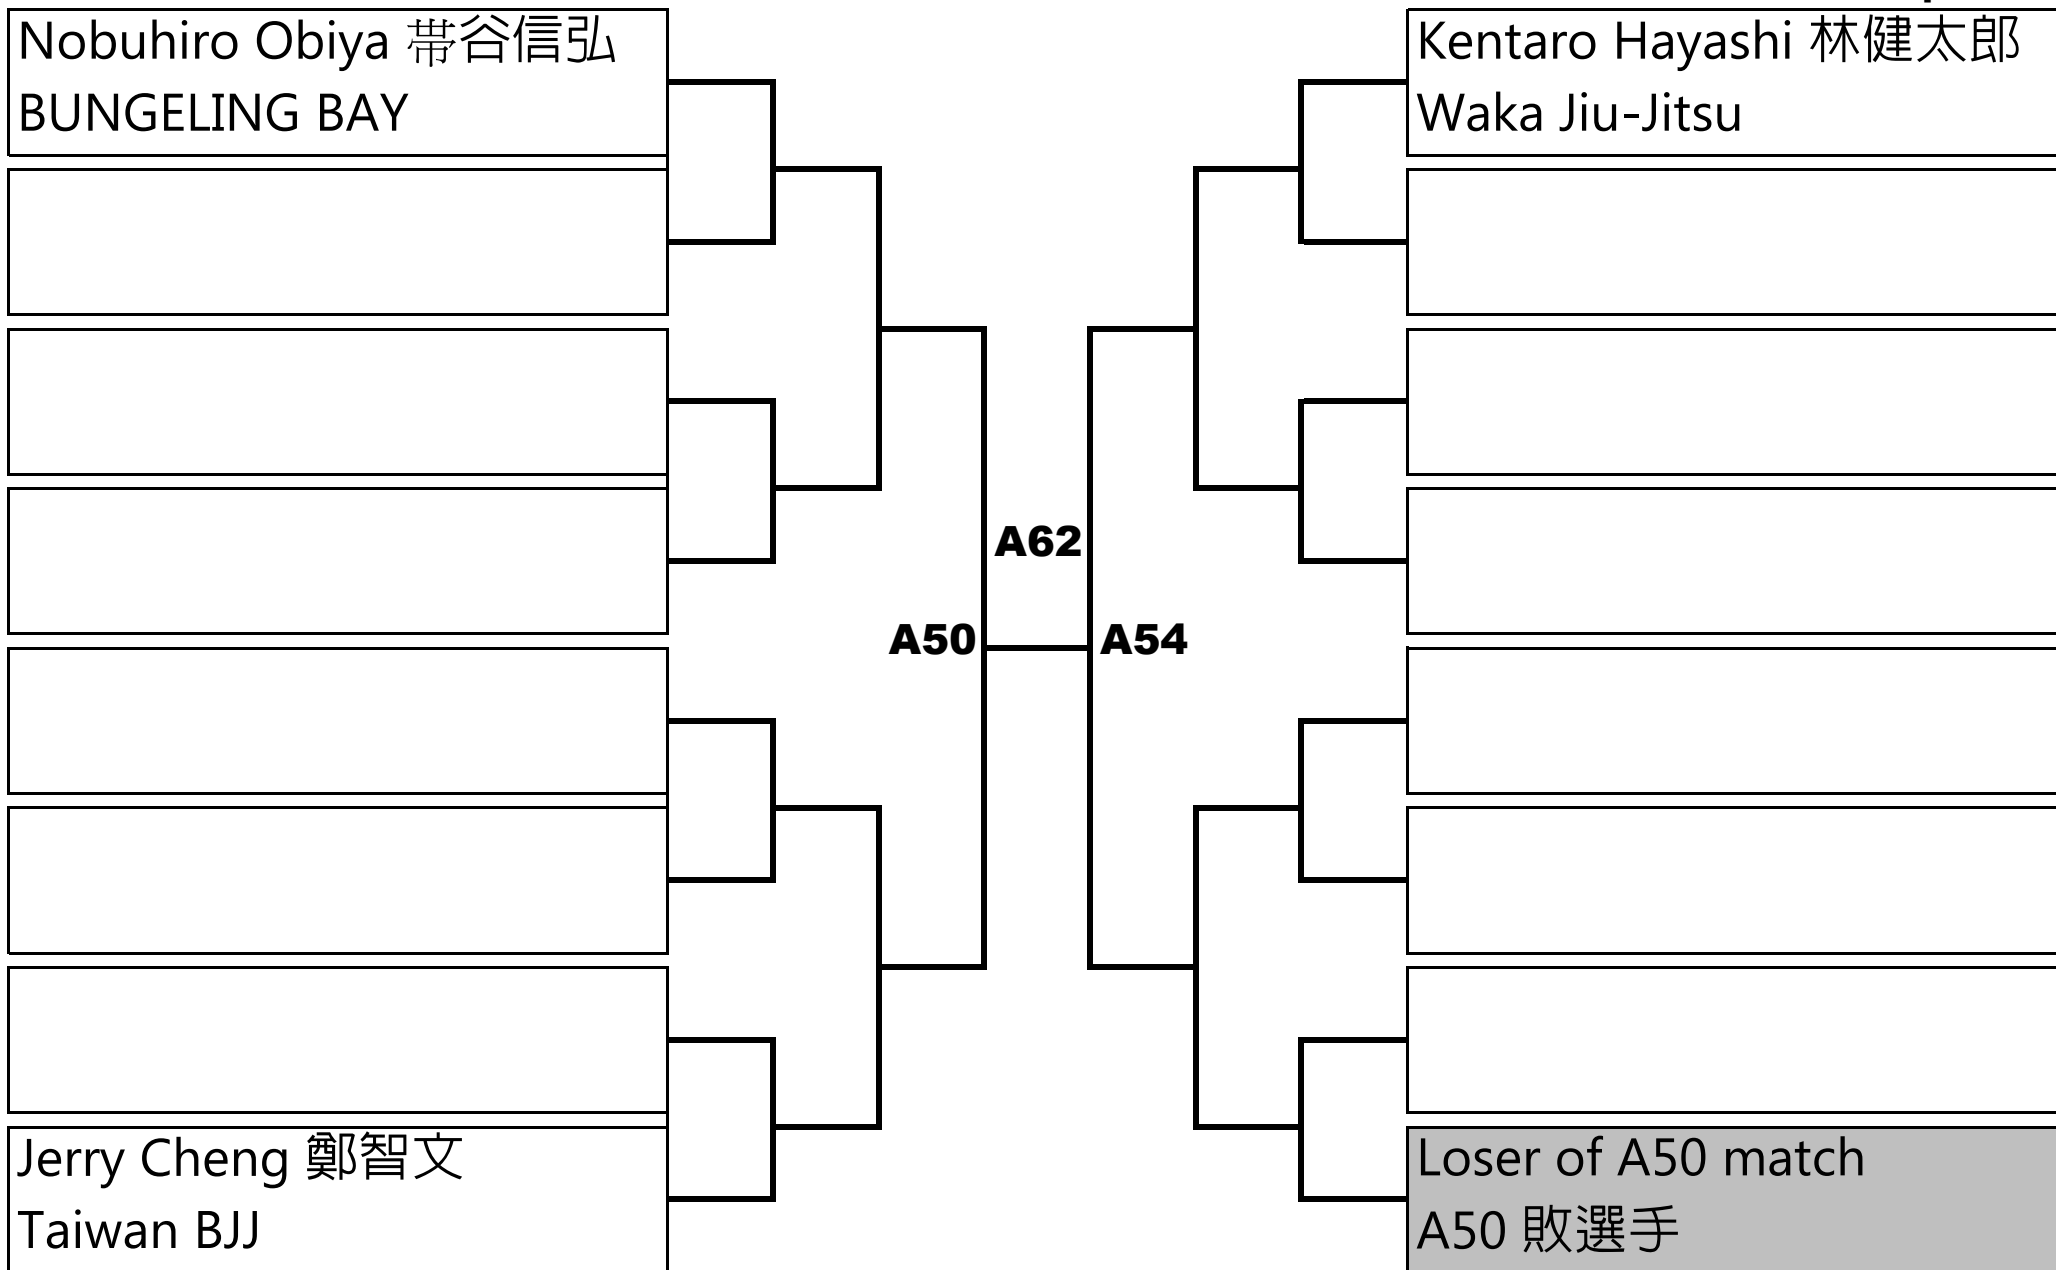

Adult Purple Light

7 minutes

3 competitors

Adult Purple Middle

7 minutes

3 competitors

Adult Purple Medium Heavy

7 minutes

1 competitor

Adult Purple Open Class

7 minutes

5 competitors