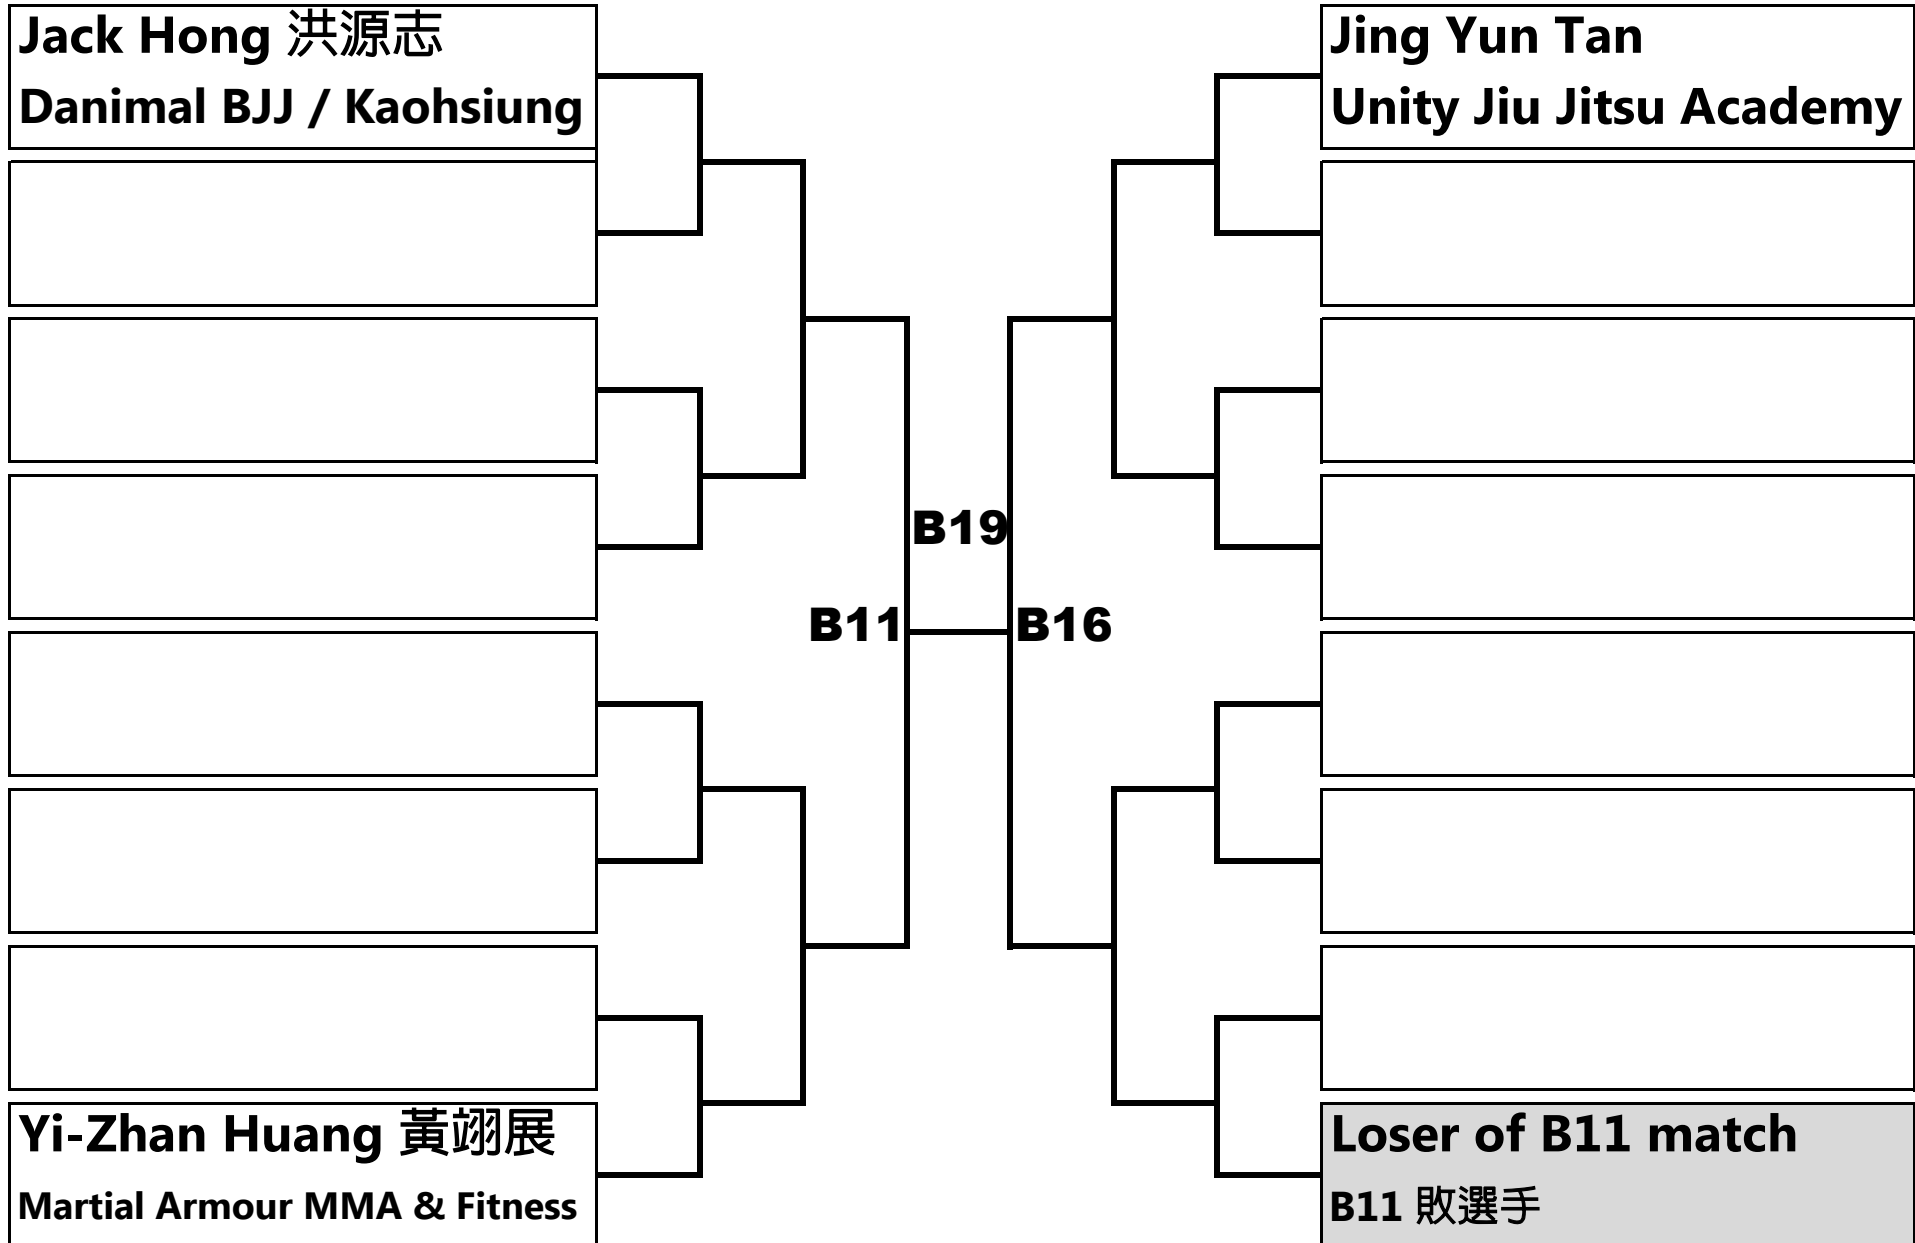

Juvenile White Light

5 minutes

3 competitors

Juvenile White Middle

5 minutes

3 competitors

Juvenile White Ultra Heavy

5 minutes