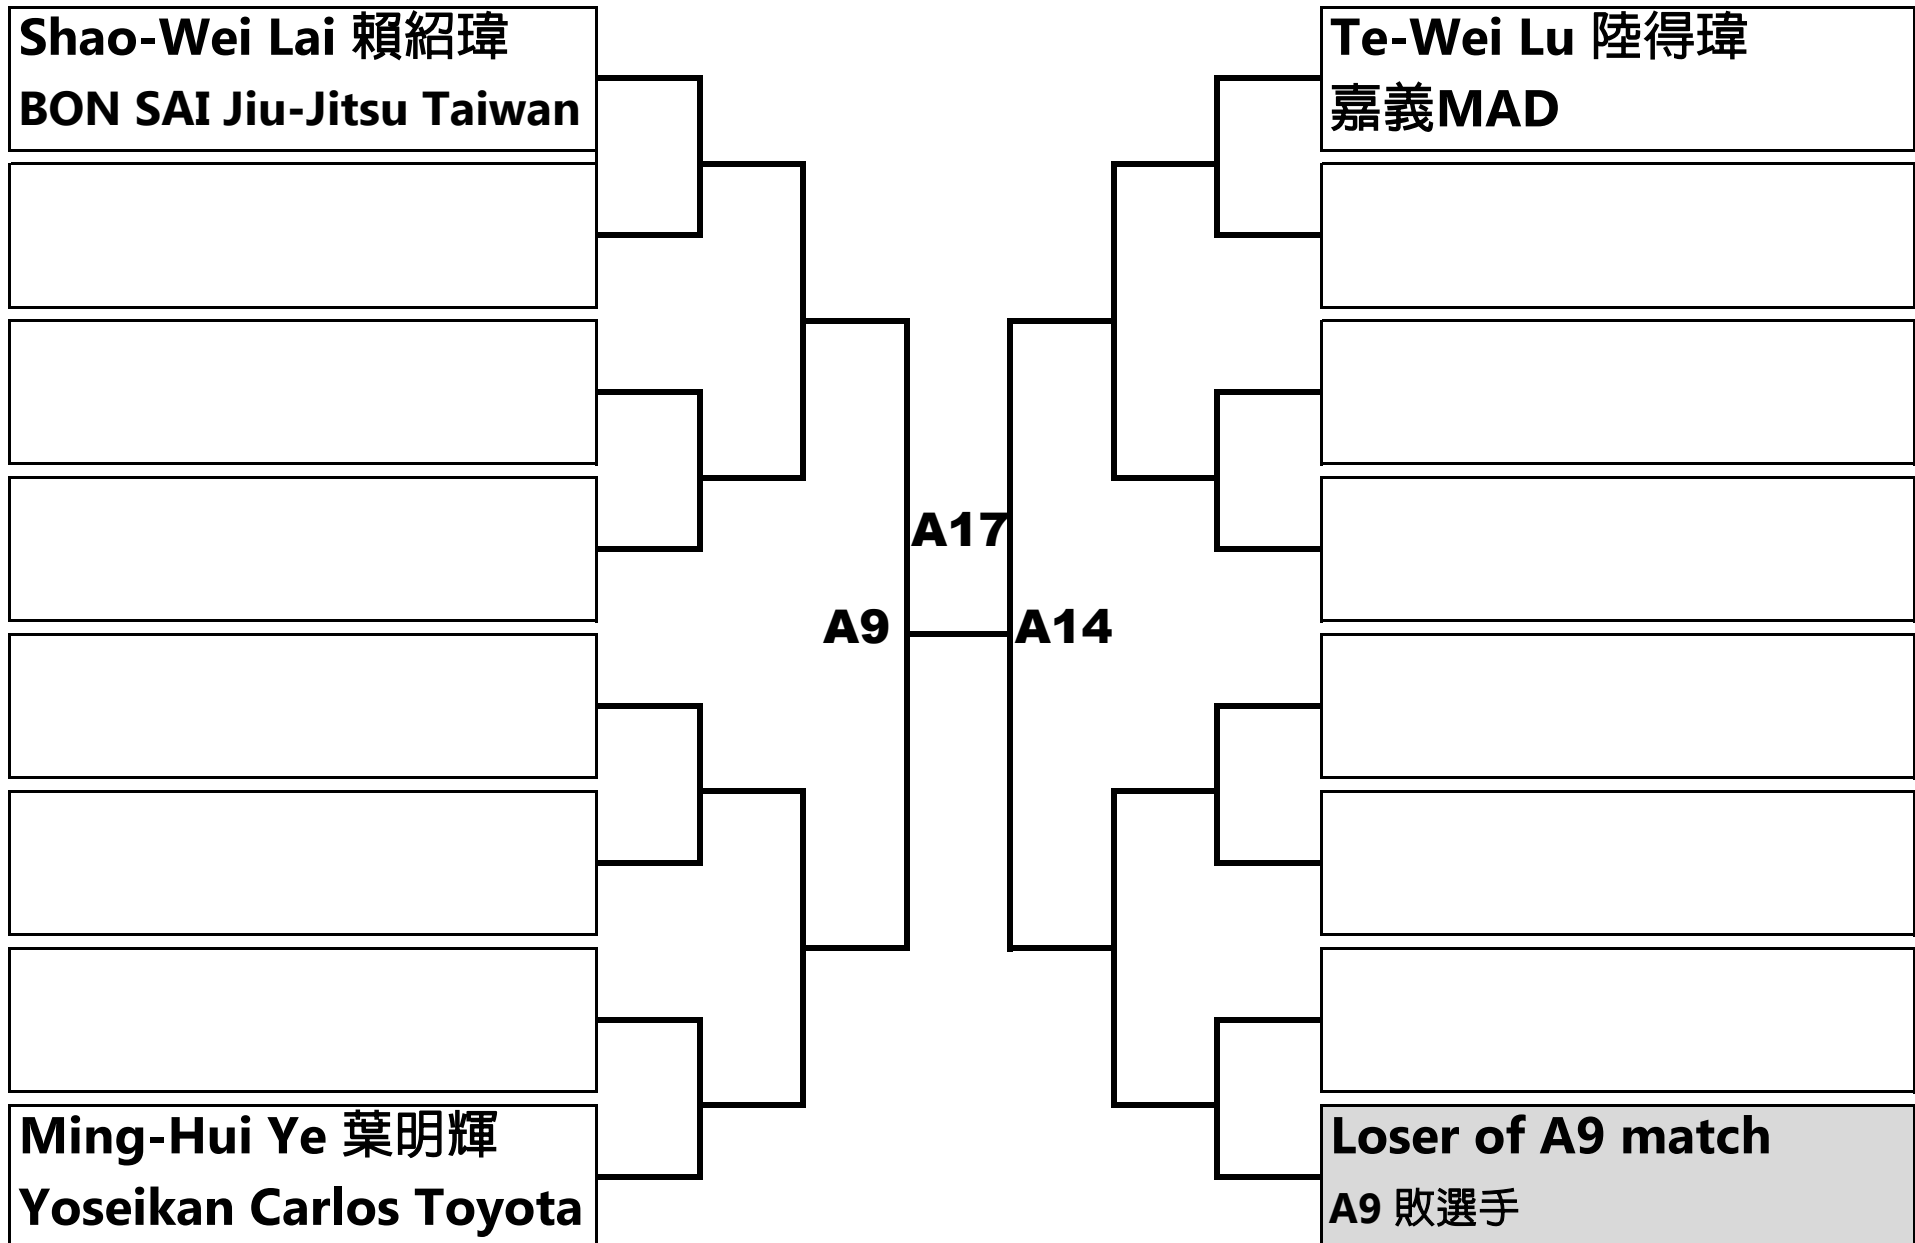

Juvenile White Light

5 minutes

3 competitors

Juvenile White Middle

5 minutes

3 competitors

Juvenile White Ultra Heavy

5 minutes