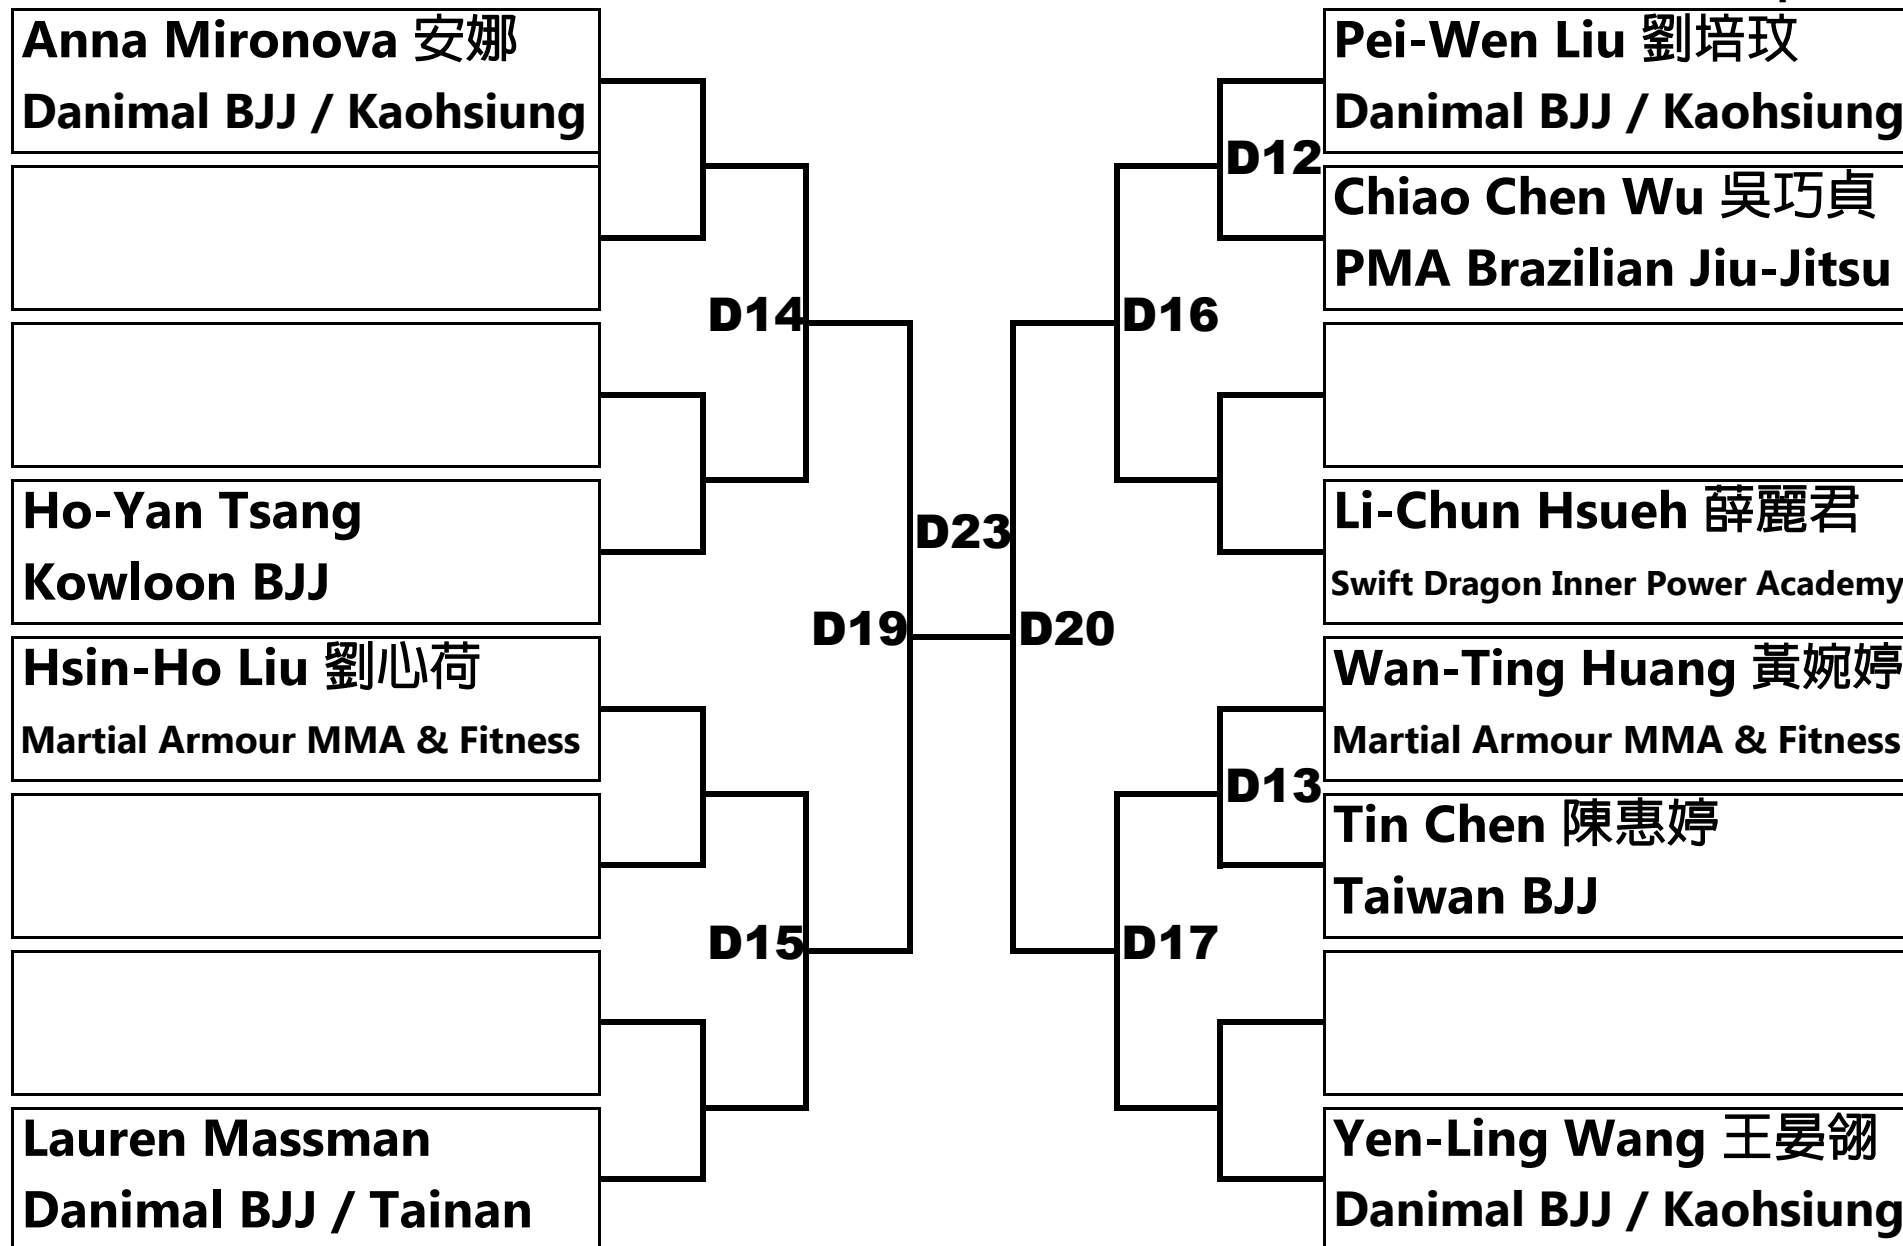

Female Beginner -58kg

5 minutes

10 competitors

Female Beginner -68kg

5 minutes

2 competitors

Yu-Chin Shen 沈玉沁
Yoseikan Carlos Toyota

Ju-Chin Shih 施儒瑾
PMA Brazilian Jiu-Jitsu