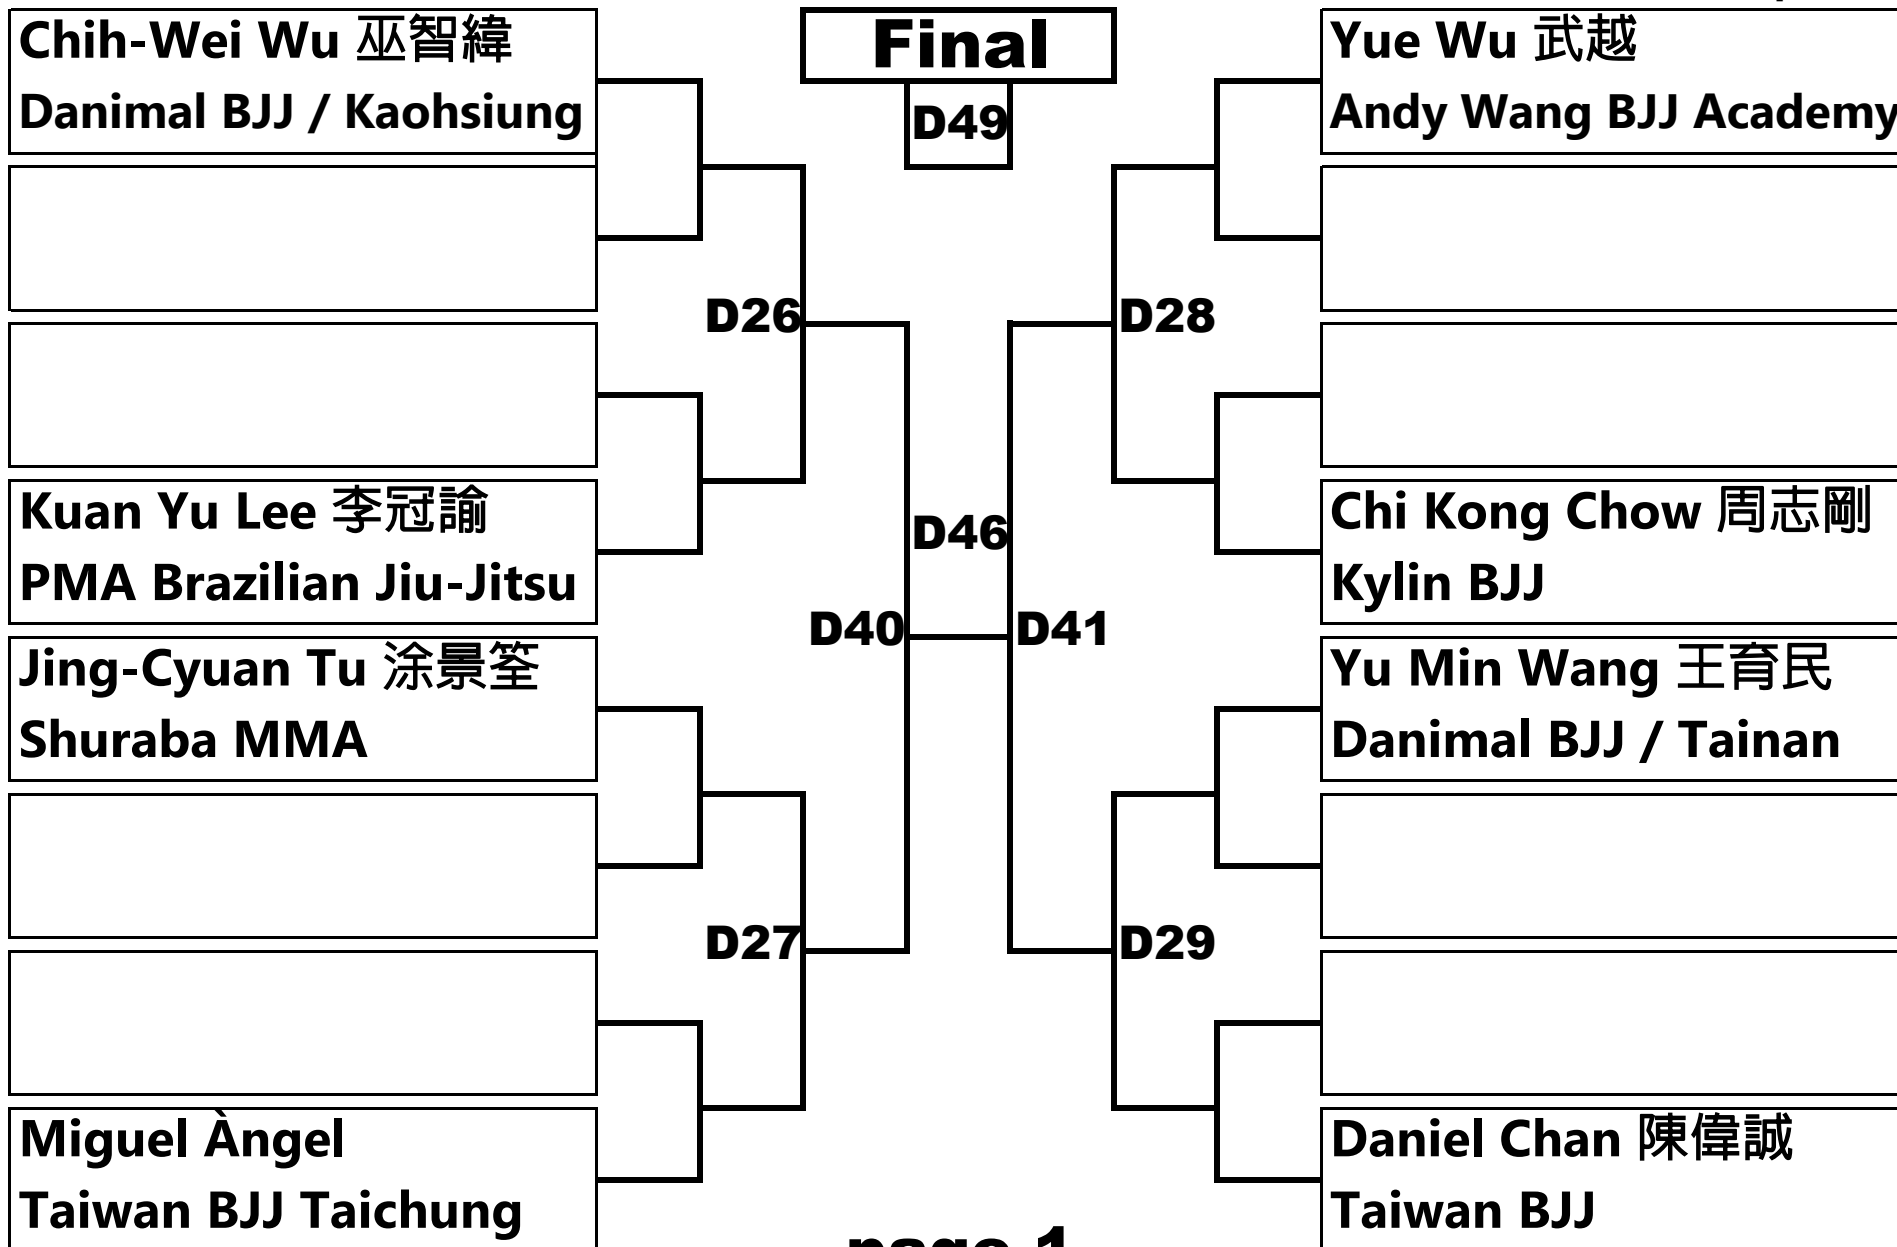

Adult Beginner Open Class

5 minutes

18 competitors