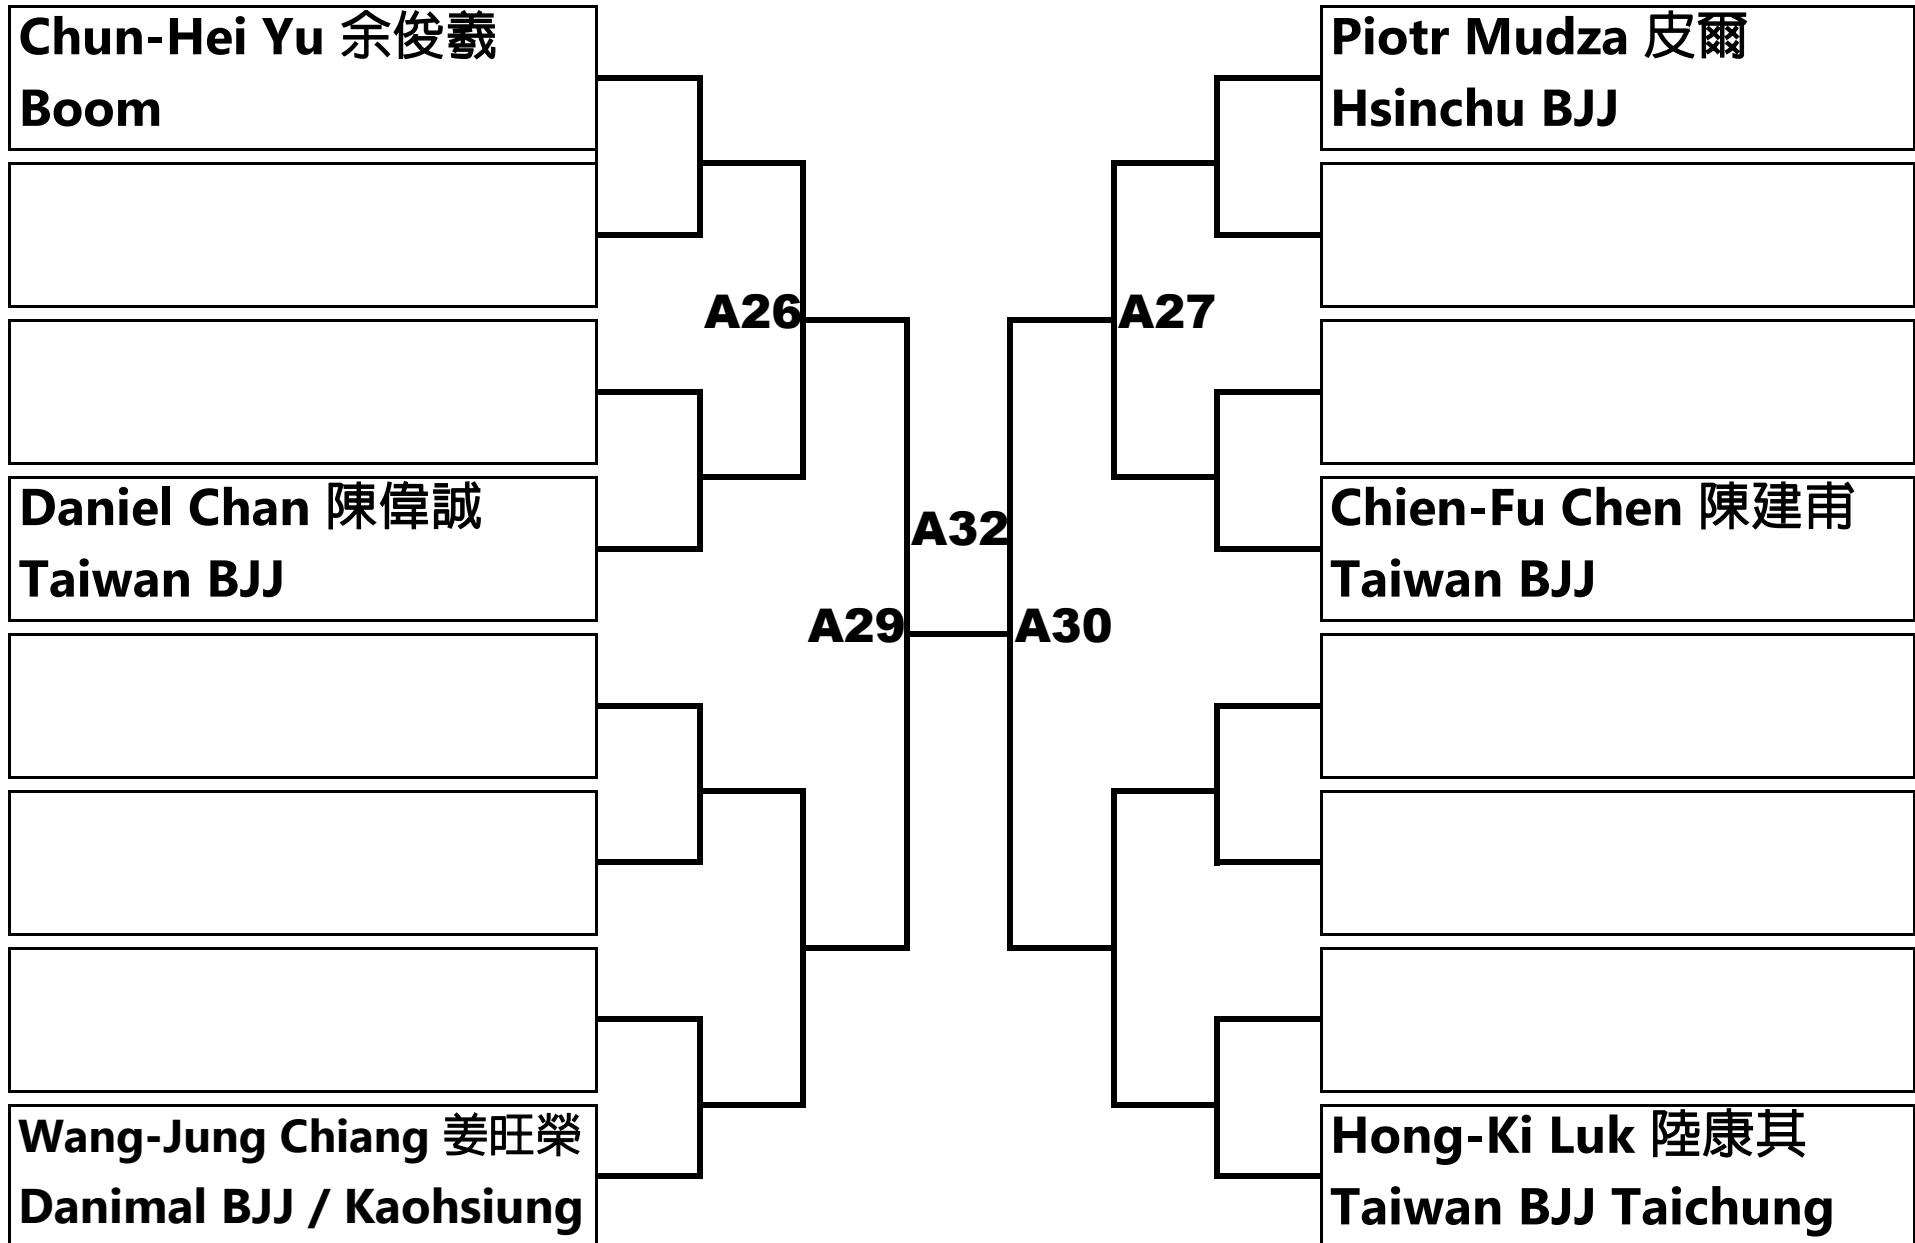

Adult Beginner 63kg

5 minutes

6 competitors