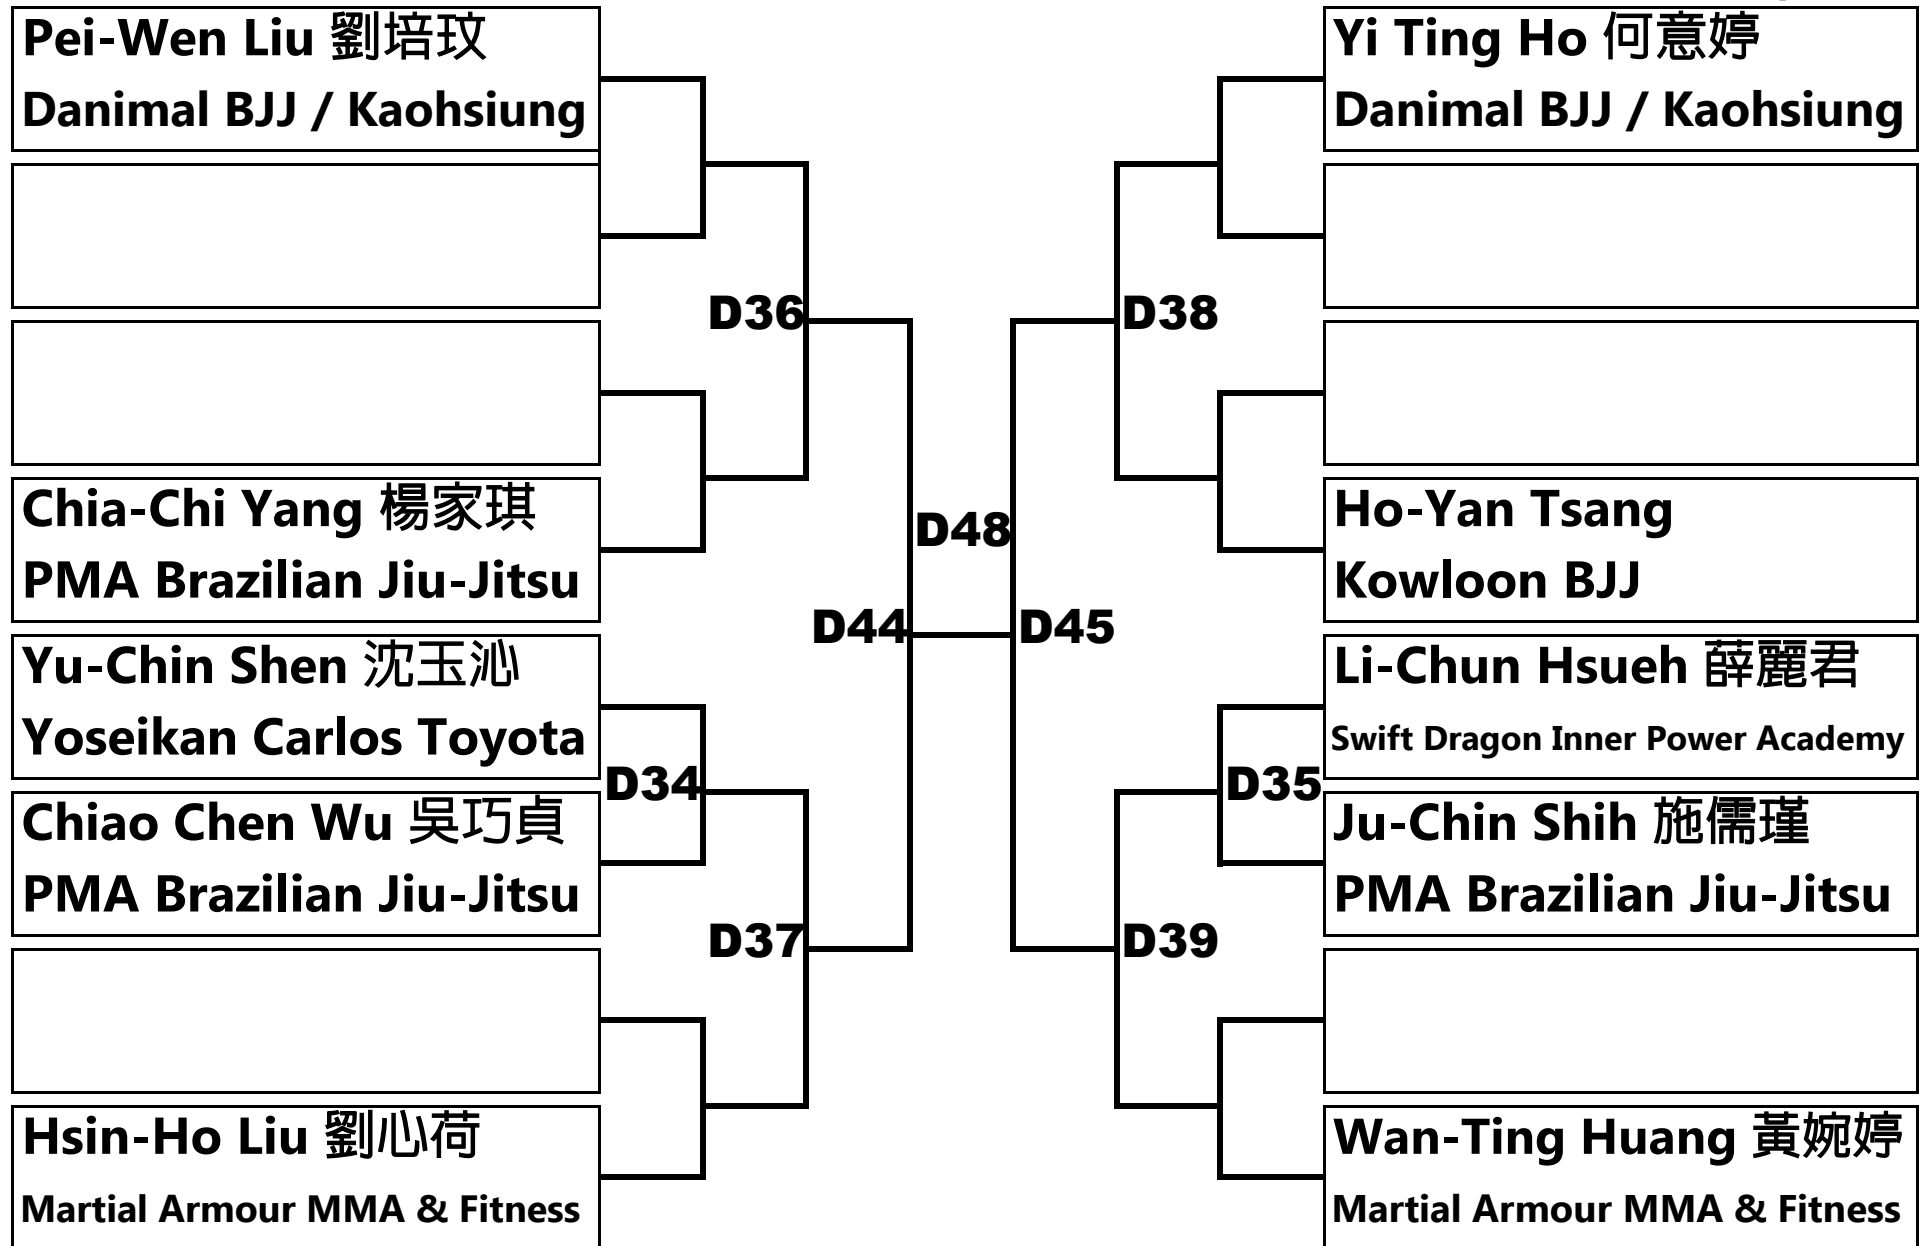

Female Beginner Open Class

5 minutes

10 competitors