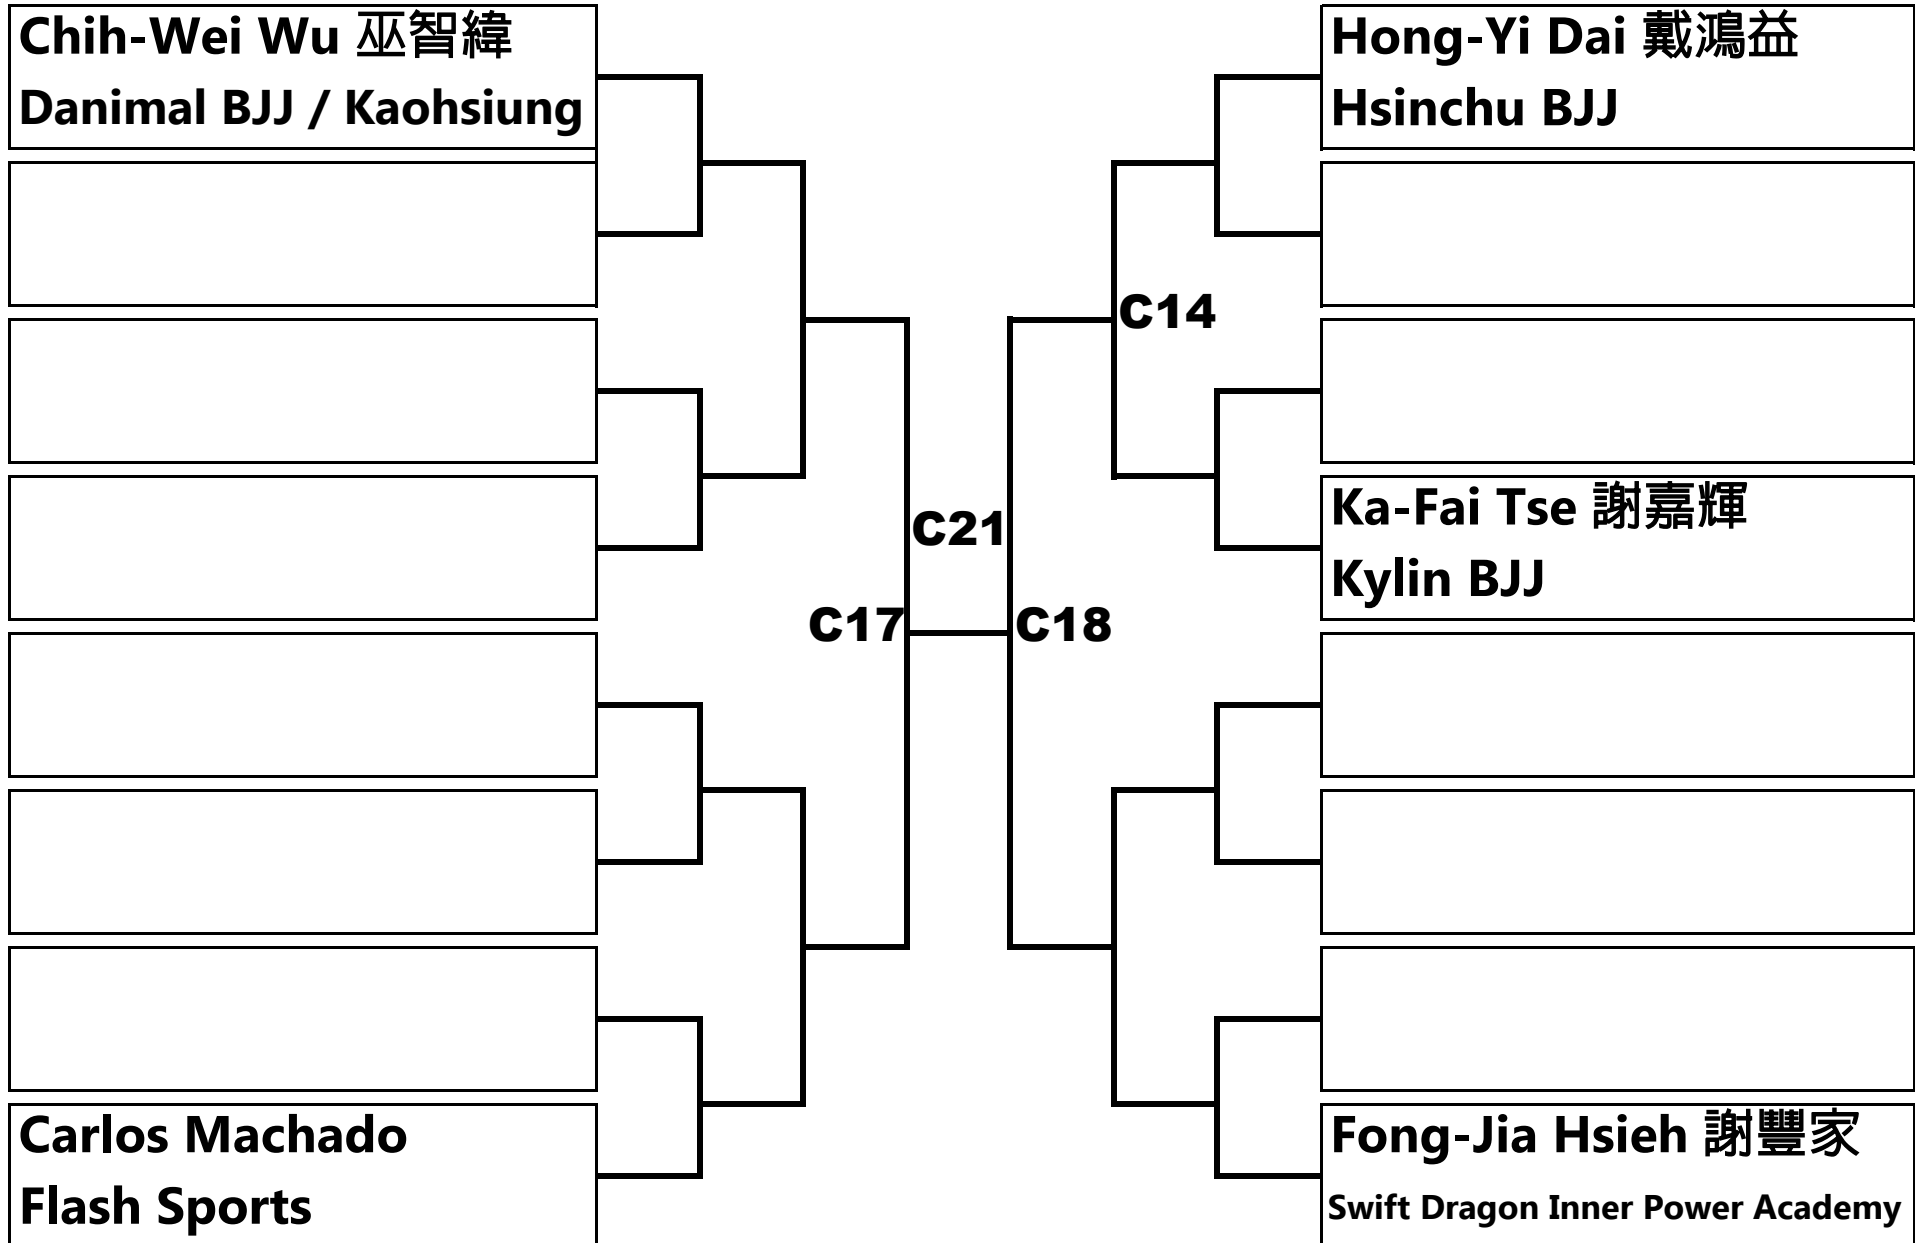

Adult Beginner 77kg

5 minutes

5 competitors