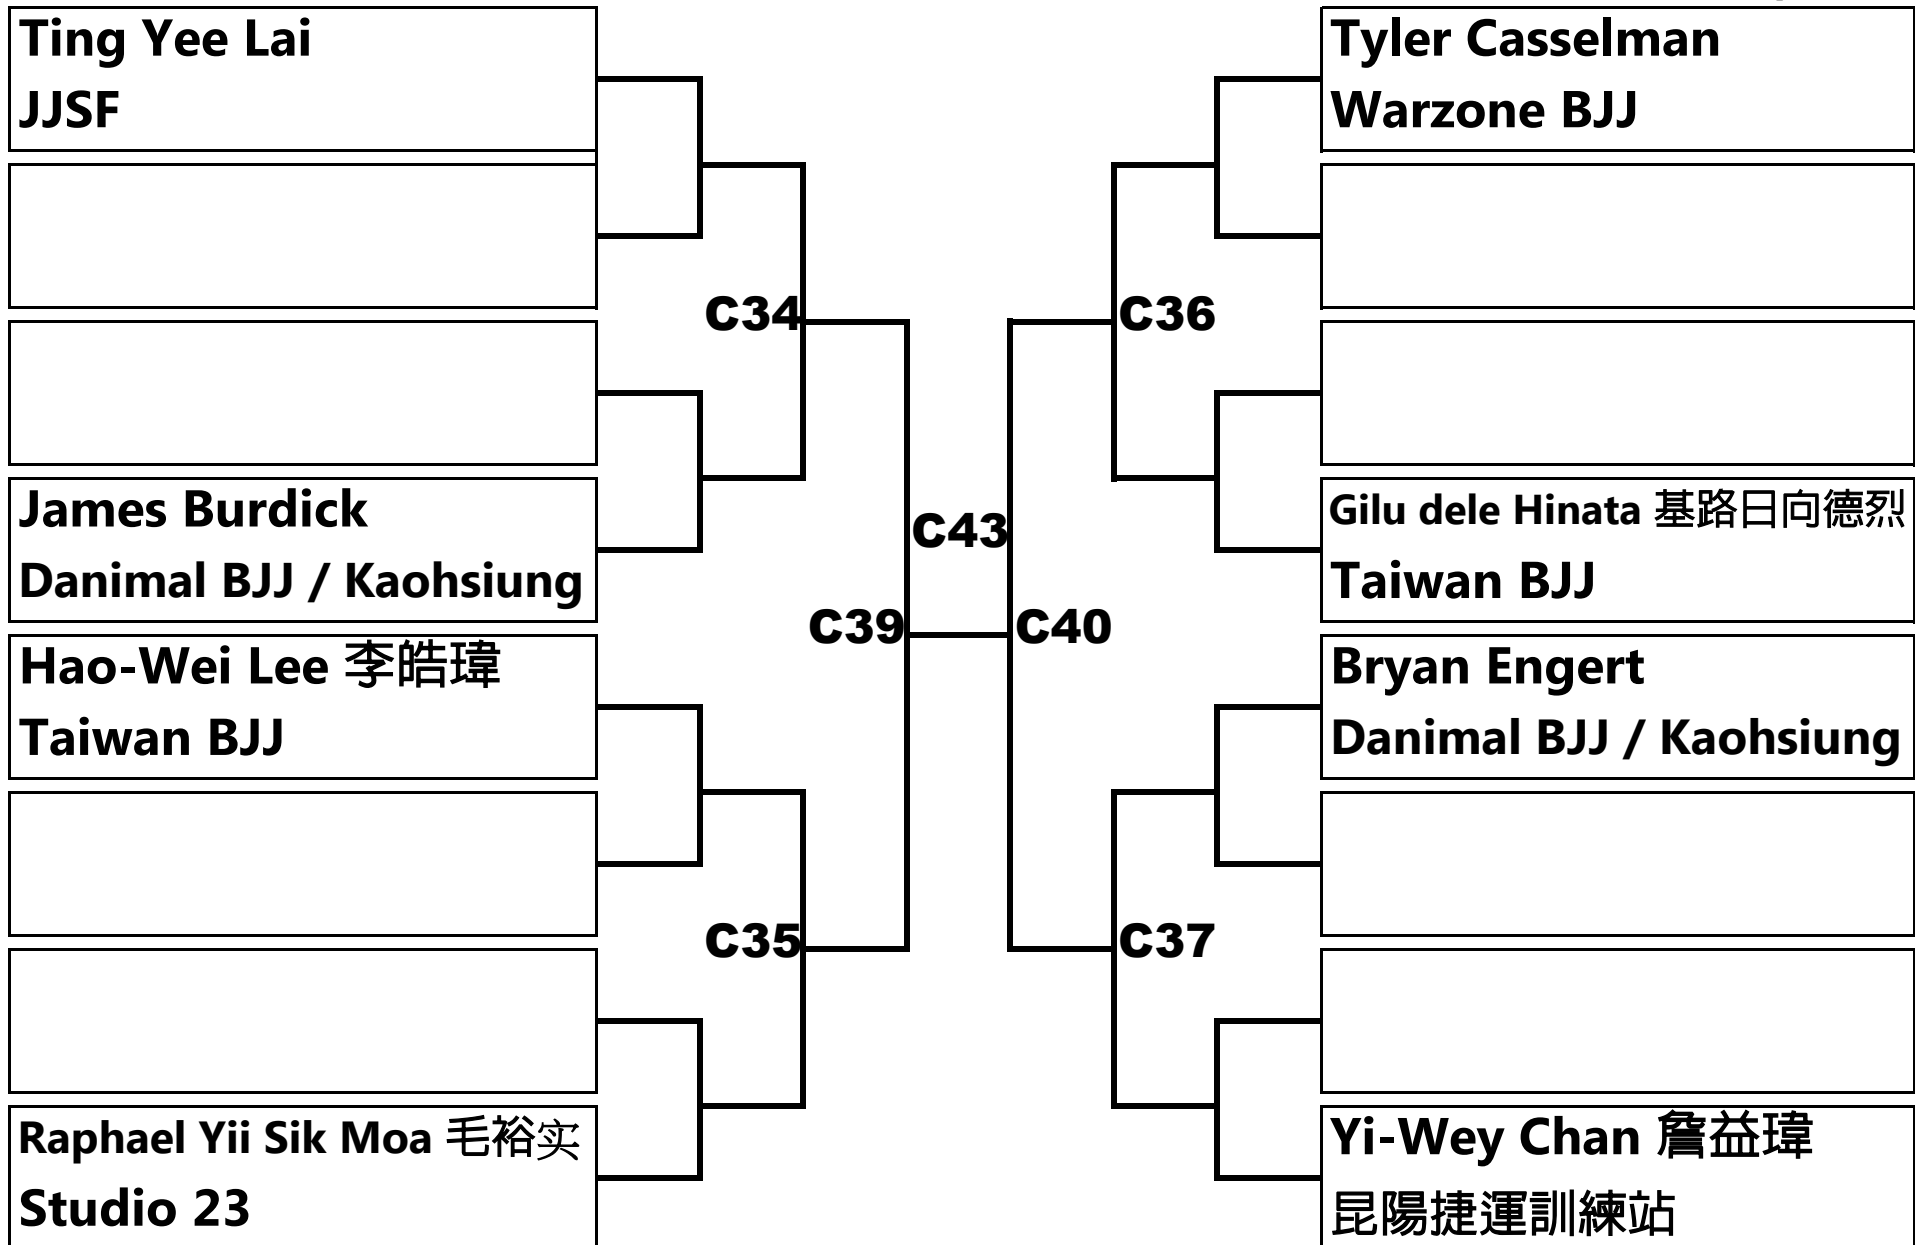

# Adult Advanced 77kg

6 minutes

8 competitors