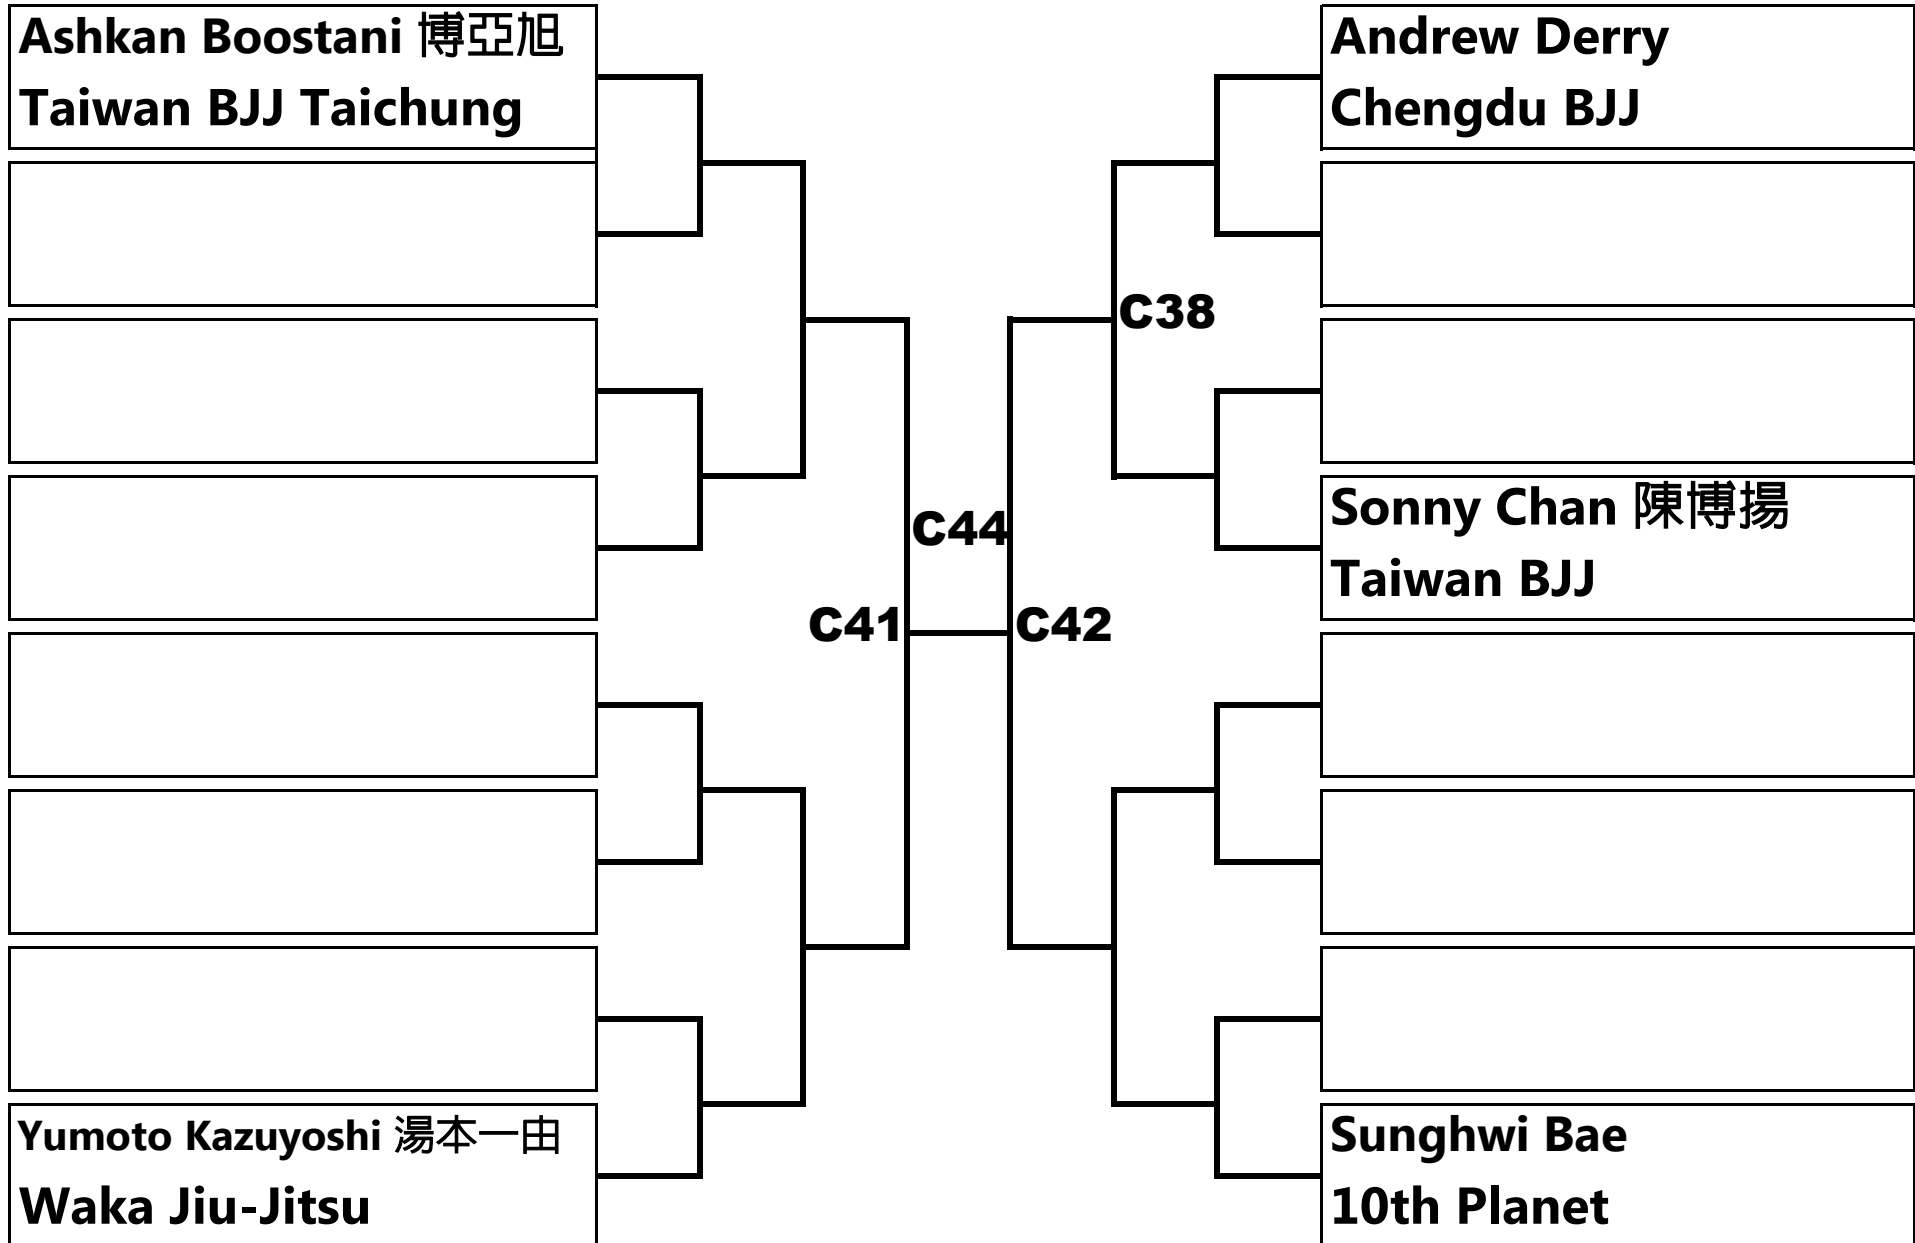

Adult Advanced 88kg

6 minutes

5 competitors