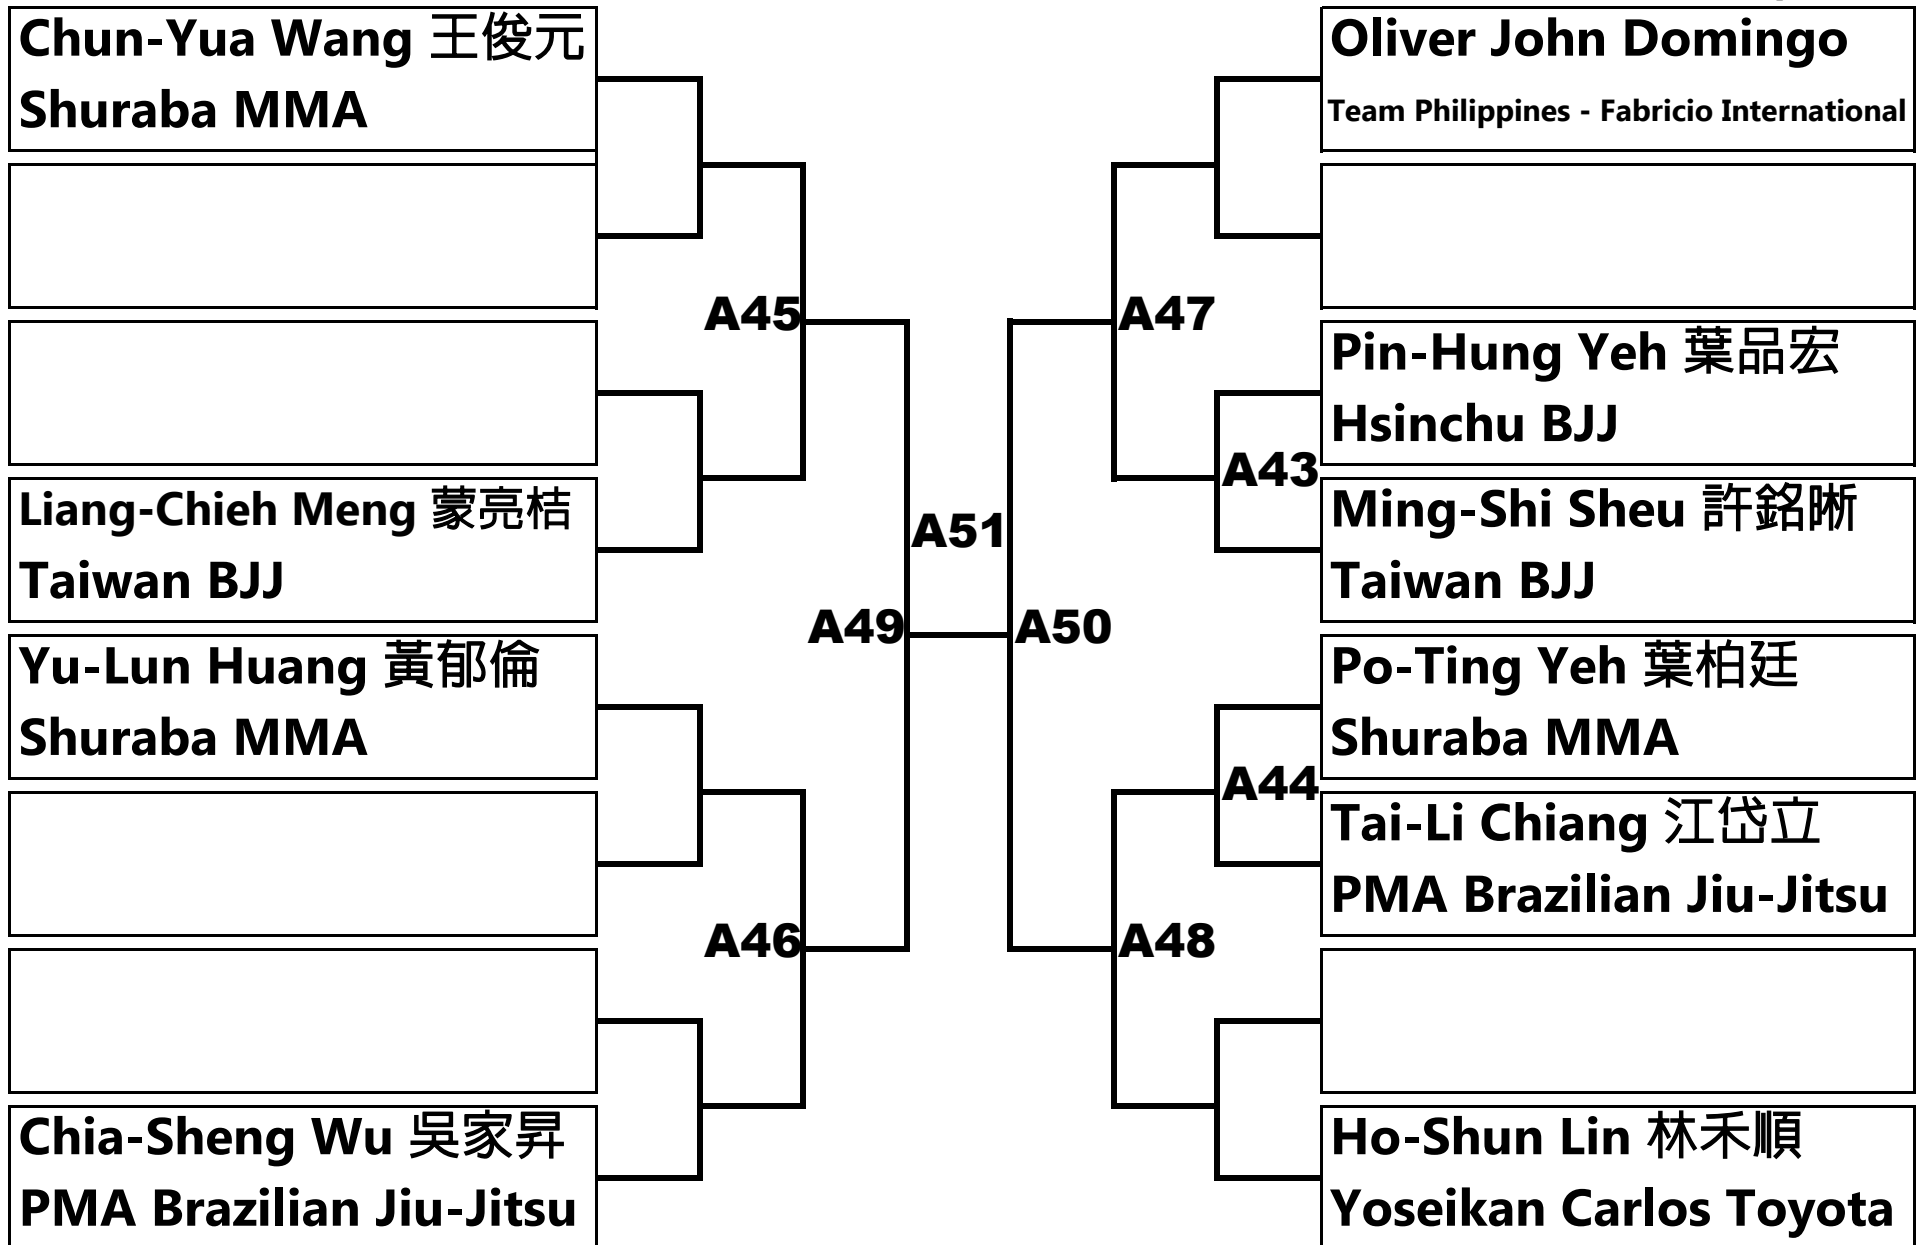

# Adult Advanced 63kg

6 minutes

10 competitors