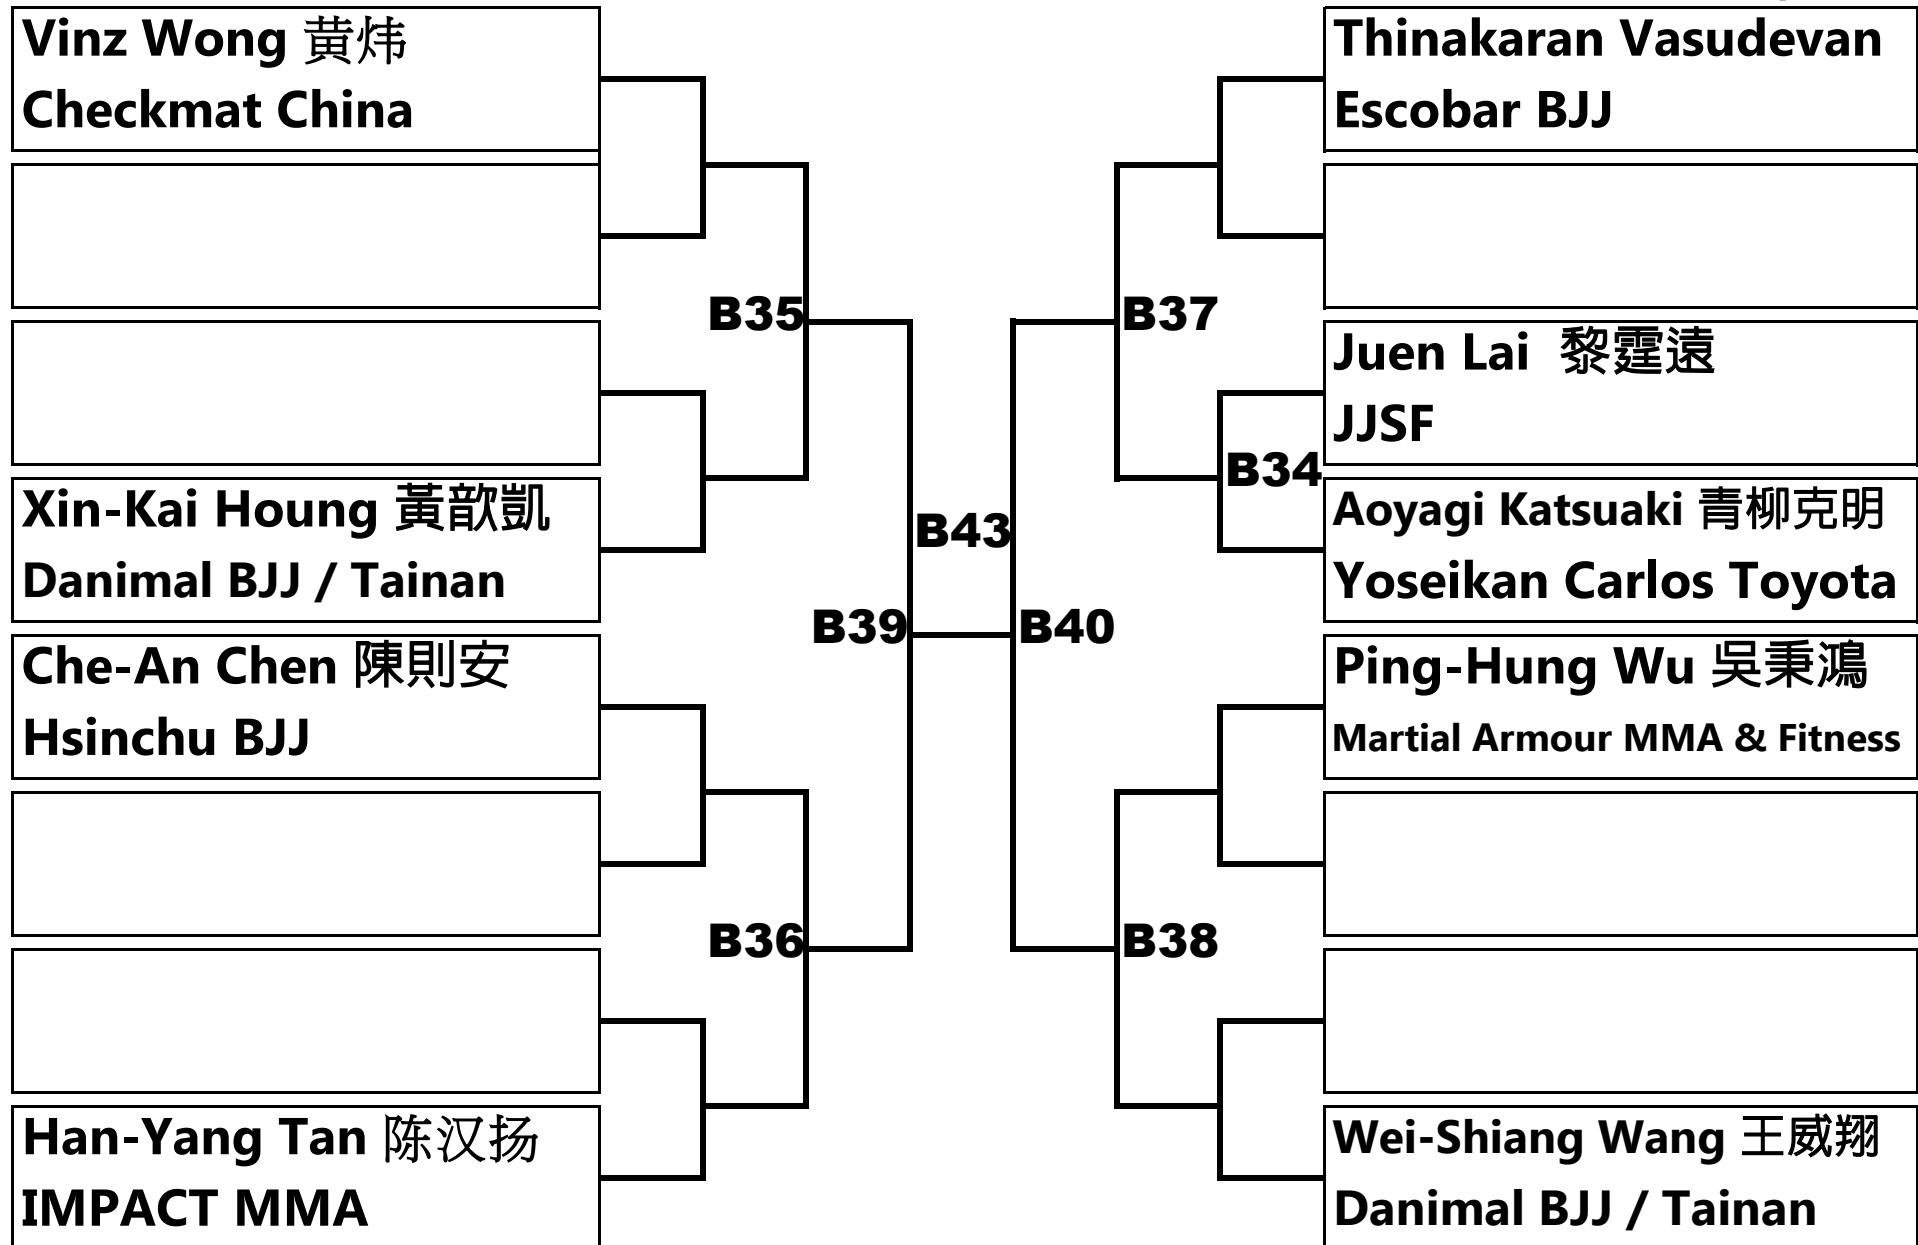

Adult Advanced 70kg

6 minutes

9 competitors